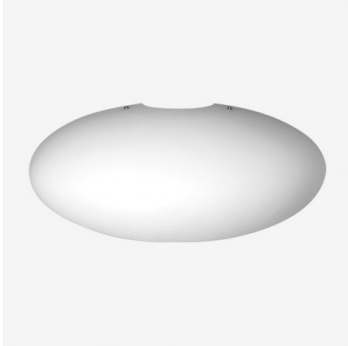

ASTERION S5.L2.A450.0W.Y

Type: wall lamp

Lampshade: white, hand-blown, three-layered glass, satin opal matt

Light body: white painted steel plate

W	K	Module luminous flux lm	Luminaire luminous flux lm	A	B	C	DALI 2	Motion sensor	Emergency module	Bluetooth control	Track system	Weight
20,9	4000	2806	2107	450	210	225	M	-	-	Q*	-	2700

Lucis S5.L2.A450.0W ASTERION LED / LDC (Polar)

Voltage: 230V

IK code: IK01

Ballast: Driver

CRI: >90

LED life: L80/F10 50000 hours

Watt: 20,9 W

Color temperature: 4000 K

Module luminous flux: 2806 lm

Luminaire luminous flux: 2107 lm

A: 450 mm

B: 210 mm

C: 225 mm

Dali 2: Available

Motion sensor: Not available

Emergency module: Not available