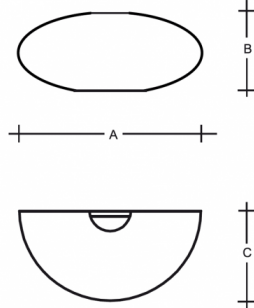

ASTERION S5.L2.A450.0W.Y

Type: wall lamp

Lampshade: white, hand-blown, three-layered glass, satin opal matt

Light body: white painted steel plate

W	K	Module luminous flux lm	Luminaire luminous flux lm	A	B	C	DALI 2	Motion sensor	Emergency module	Bluetooth control	Track system	Weight
20,9	4000	2806	2107	450	210	225	M	-	-	Q*	-	2700

Module luminous flux: 2806 lm

Luminaire luminous flux: 2107 lm

A: 450 mm

B: 210 mm

C: 225 mm

Dali 2: Available

Motion sensor: Not available

Emergency module: Not available