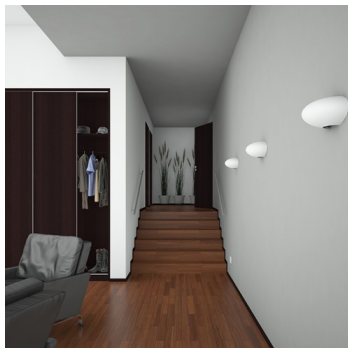

ASTERION S5.L1.A450.0W.Y

Type: wall lamp

Lampshade: white, hand-blown, three-layered glass, satin opal matt

Light body: white painted steel plate

W	K	Module luminous flux lm	Luminaire luminous flux lm	A	B	C	DALI 2	Motion sensor	Emergency module	Bluetooth	Track system	Weight
20,9	3000	2698	2026	450	210	225	M	-	-	Q*	-	2700

Module luminous flux: 2698 lm

Luminaire luminous flux: 2026 lm

A: 450 mm

B: 210 mm

C: 225 mm

Dali 2: Available

Motion sensor: Not available

Emergency module: Not available