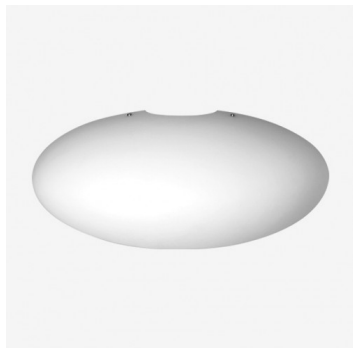

ASTERION S5.L1.A450.0W.Y

Type: wall lamp

Lampshade: white, hand-blown, three-layered glass, satin opal matt

Light body: white painted steel plate

W	K	Module luminous flux lm	Luminaire luminous flux lm	A	B	C	DALI 2	Motion sensor	Emergency module	Bluetooth	Track system	Weight
20,9	3000	2698	2026	450	210	225	M	-	-	Q*	-	2700

Lucis S5.L1.A450.0W ASTERION LED / LDC (Polar)

Voltage: 230V

IK code: IK01

Ballast: Driver

CRI: >90

LED life: L80/F10 50000 hours

Watt: 20,9 W

Color temperature: 3000 K

Module luminous flux: 2698 lm

Luminaire luminous flux: 2026 lm

A: 450 mm

B: 210 mm

C: 225 mm

Dali 2: Available

Motion sensor: Not available

Emergency module: Not available