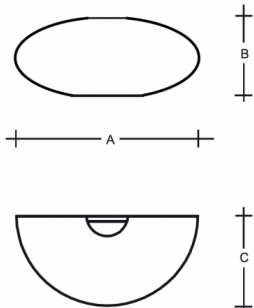

ASTERION S5.L1.A450.0W.Y

Type: wall lamp

Lampshade: white, hand-blown, three-layered glass, satin opal matt

Light body: white painted steel plate

W	K	Module luminous flux lm	Luminaire luminous flux lm	A	B	C	DALI 2	Motion sensor	Emergency module	Bluetooth	Track system	Weight
20,9	3000	2698	2026	450	210	225	M	-	-	Q*	-	2700

Module luminous flux: 2698 lm

Luminaire luminous flux: 2026 lm

A: 450 mm

B: 210 mm

C: 225 mm

Dali 2: Available

Motion sensor: Not available

Emergency module: Not available