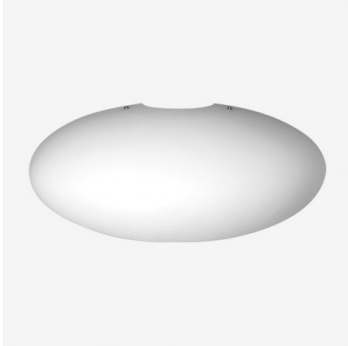

ASTERION S5.L1.A350.0W

Type: wall lamp

Lampshade: white, hand-blown, three-layered glass, satin opal matt

Light body: white painted steel plate

W	K	Module luminous flux lm	Luminaire luminous flux lm	A	B	C	DALI 2	Motion sensor	Emergency module	Bluetooth control	Track system	Weight
4,8	3000	574	433	350	165	175	M	-	-	-	-	1500

Lucis S5.L1.A350.0W ASTERION LED / LDC (Polar)

Voltage: 230V

IK code: IK01

Ballast: Driver

CRI: >90

LED life: L80/F10 50000 hours

Watt: 4,8 W

Color temperature: 3000 K

Module luminous flux: 574 lm

Luminaire luminous flux: 433 lm

A: 350 mm

B: 165 mm

C: 175 mm

Dali 2: Available

Motion sensor: Not available

Emergency module: Not available