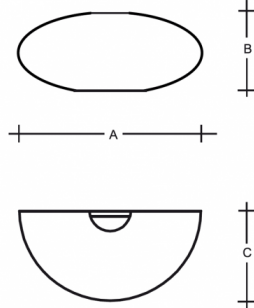

ASTERION S5.L1.A350.0W

Type: wall lamp

Lampshade: white, hand-blown, three-layered glass, satin opal matt

Light body: white painted steel plate

W	K	Module luminous flux lm	Luminaire luminous flux lm	A	B	C	DALI 2	Motion sensor	Emergency module	Bluetooth control	Track system	Weight
4,8	3000	574	433	350	165	175	M	-	-	-	-	1500

Module luminous flux: 574 lm

Luminaire luminous flux: 433 lm

A: 350 mm

B: 165 mm

C: 175 mm

Dali 2: Available

Motion sensor: Not available

Emergency module: Not available