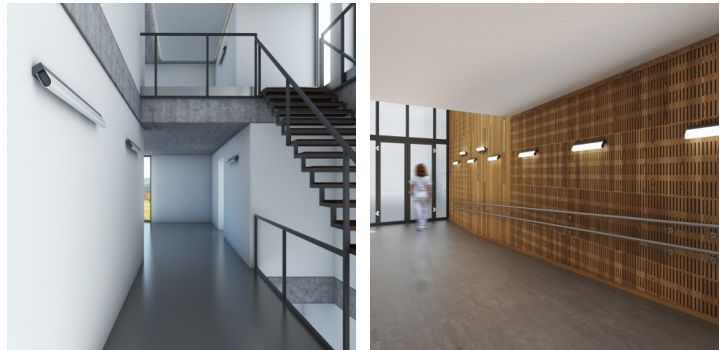

AULA AU3.L1.900.XY

Type: luminaire mural

Abat-jour: verre acrylique

Luminaire: tôle dacier revêtue RAL 9016 (.41), RAL 7012 (.47), RAL Argento dorato (.70), RAL Copper (.72), RAL Bronze (.73), RAL Brass (.74)

W	K	Module luminous flux lm	Luminaire luminous flux lm	A	B	C	DALI 2	Emergency	Bluetooth	Track system	Weight
30,7	3000	4047	3803	920	120	95	M	-	-	Q*	2500

Lucis AU3.L1.900.X AULA LED / LDC (Polar)

Tension: 230V