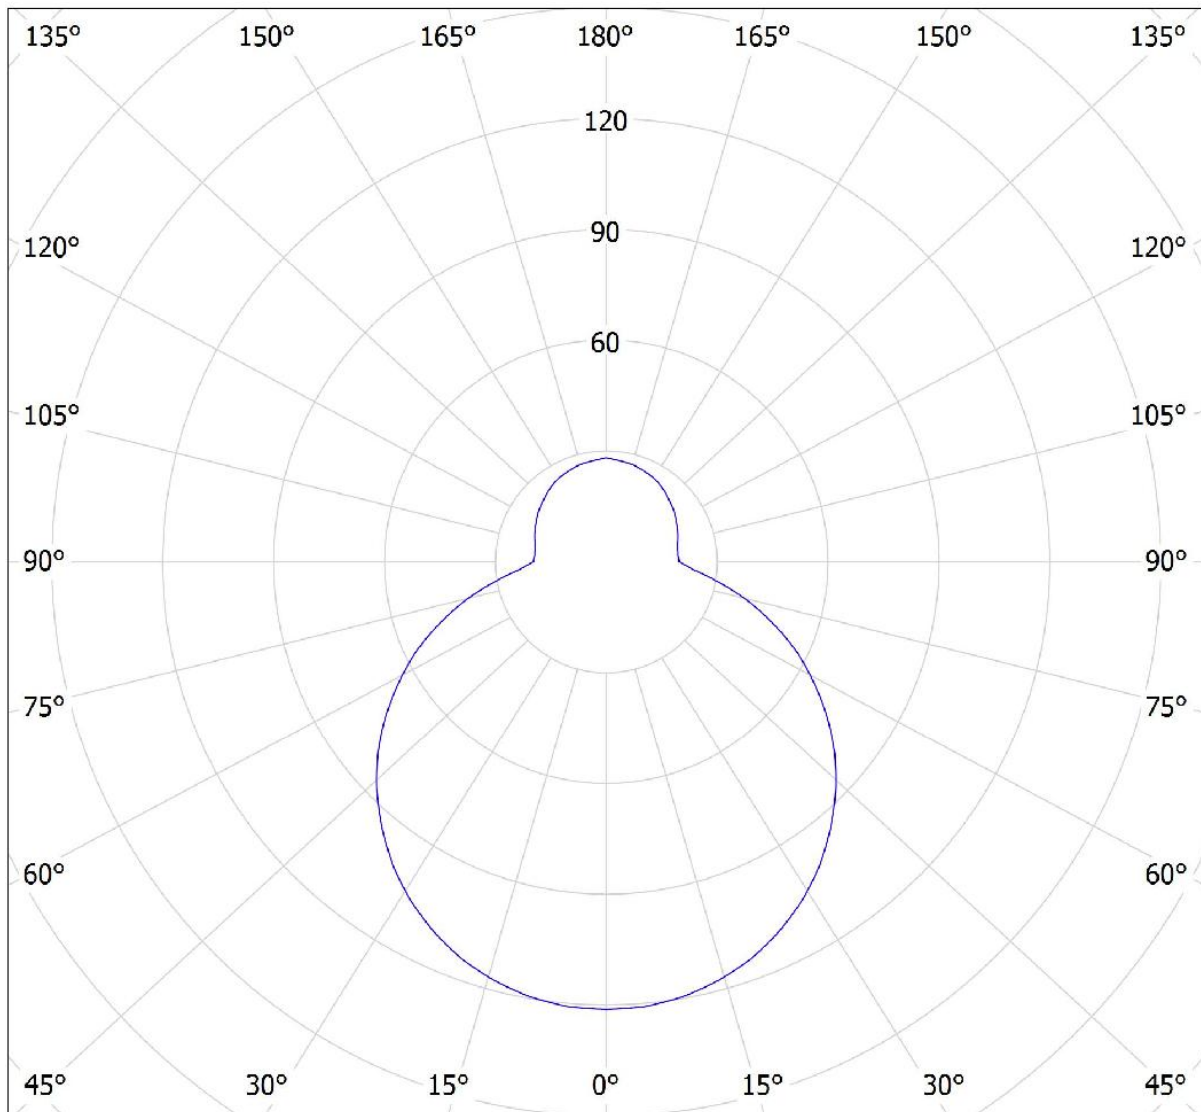

Lucis ZL3.412.Z600 EVG ZERO / LDC (Polar)

Luminaire: Lucis ZL3.412.Z600 EVG ZERO

Lamps: 2 x PHILIPS MASTER TL5C 55W/830, PHILIPS MASTER TL5C 60W/830

cd/klm

— C0 - C180

— C90 - C270

$\eta = 56\%$