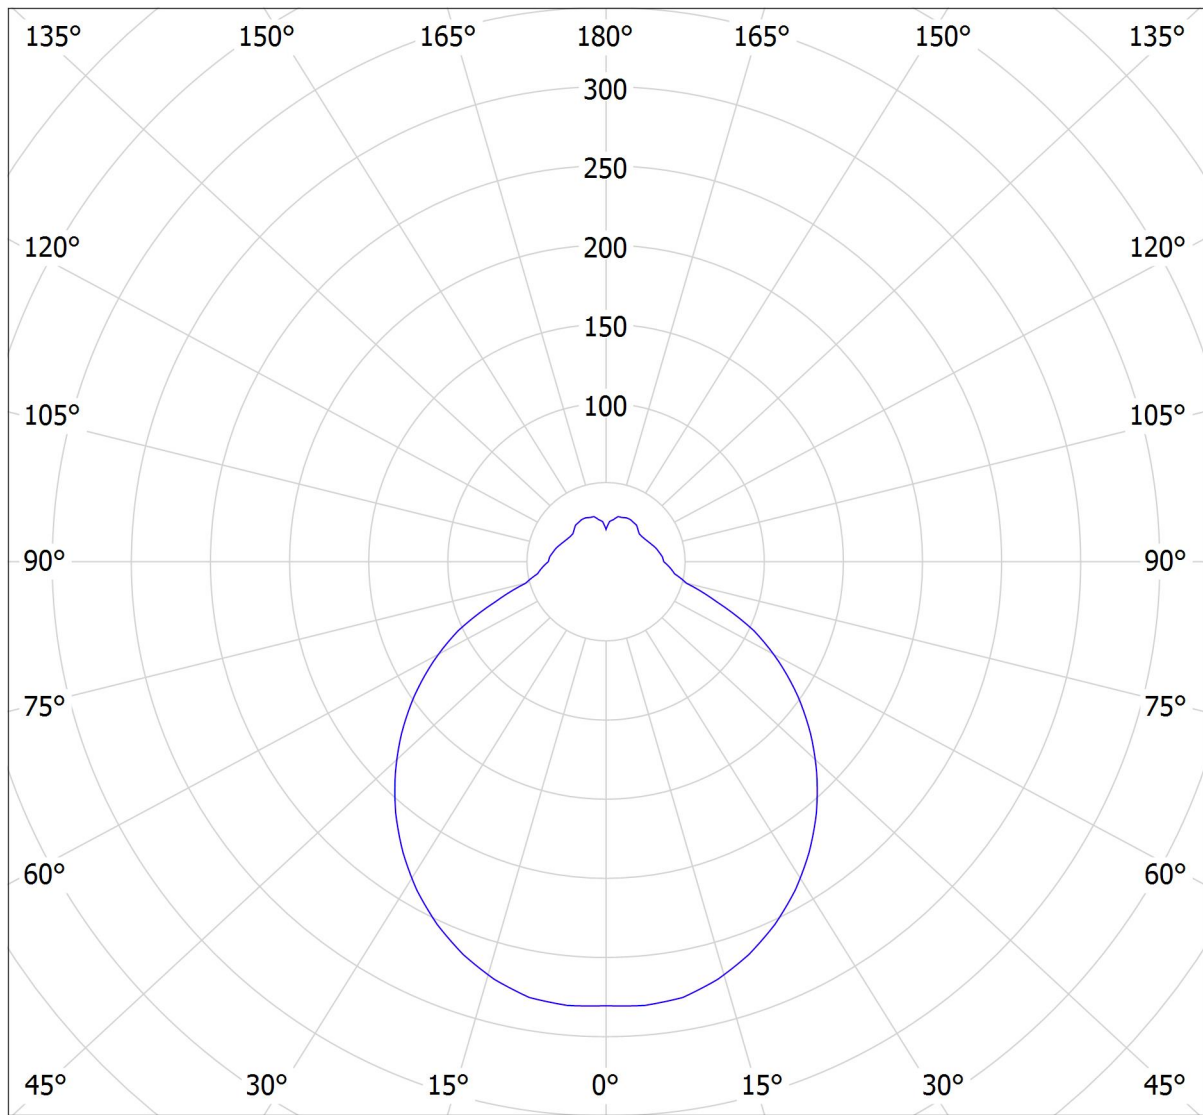

Lucis ZL1.K1.N25.x OMNIA GLASS LED / LDC (Polar)

Luminaire: Lucis ZL1.K1.N25.x OMNIA GLASS LED
Lamps: 1 x LED G6

cd
— C0 - C180 — C90 - C270

960 lm