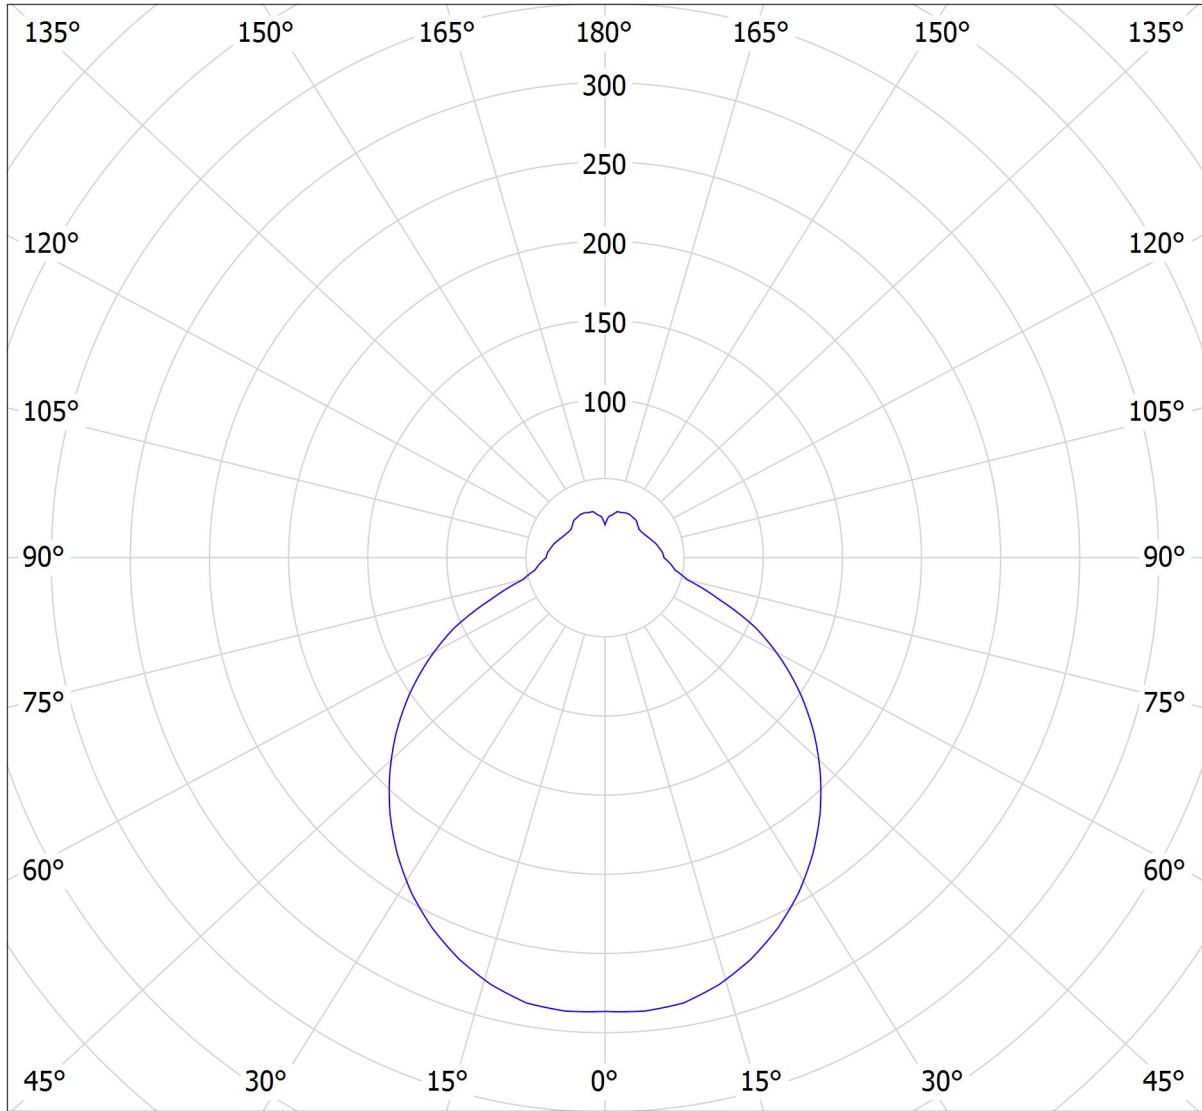

Lucis ZL1.K2.N35.x OMNIA GLASS LED / LDC (Polar)

Luminaire: Lucis ZL1.K2.N35.x OMNIA GLASS LED
Lamps: 1 x LED G6

cd
— C0 - C180 — C90 - C270

981 lm