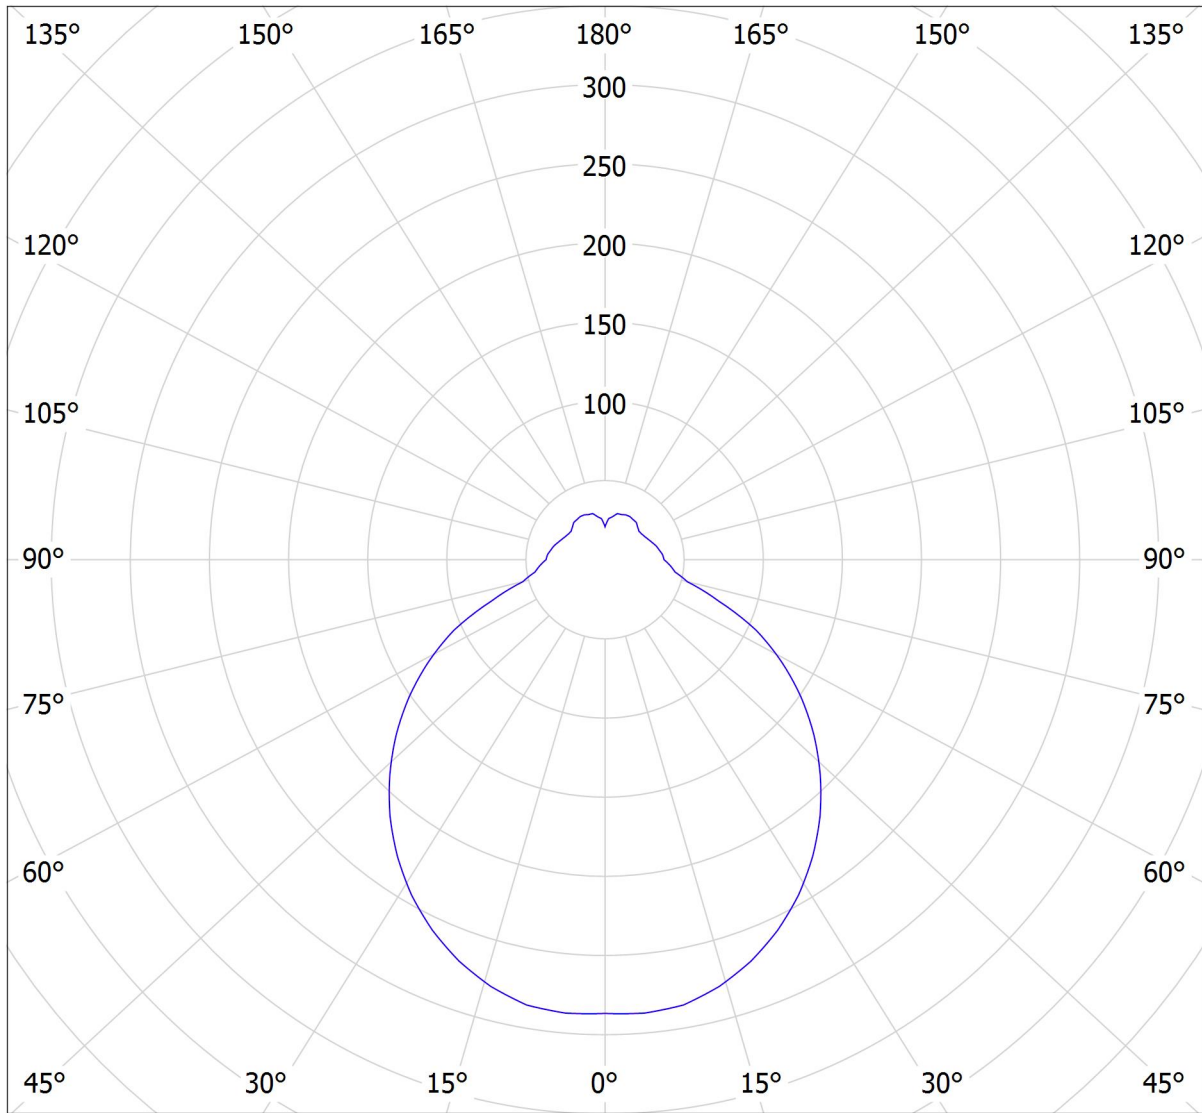

Lucis ZL1.K2.N25.x OMNIA GLASS LED / LDC (Polar)

Luminaire: Lucis ZL1.K2.N25.x OMNIA GLASS LED
Lamps: 1 x LED G6

cd
— C0 - C180 — C90 - C270

981 lm