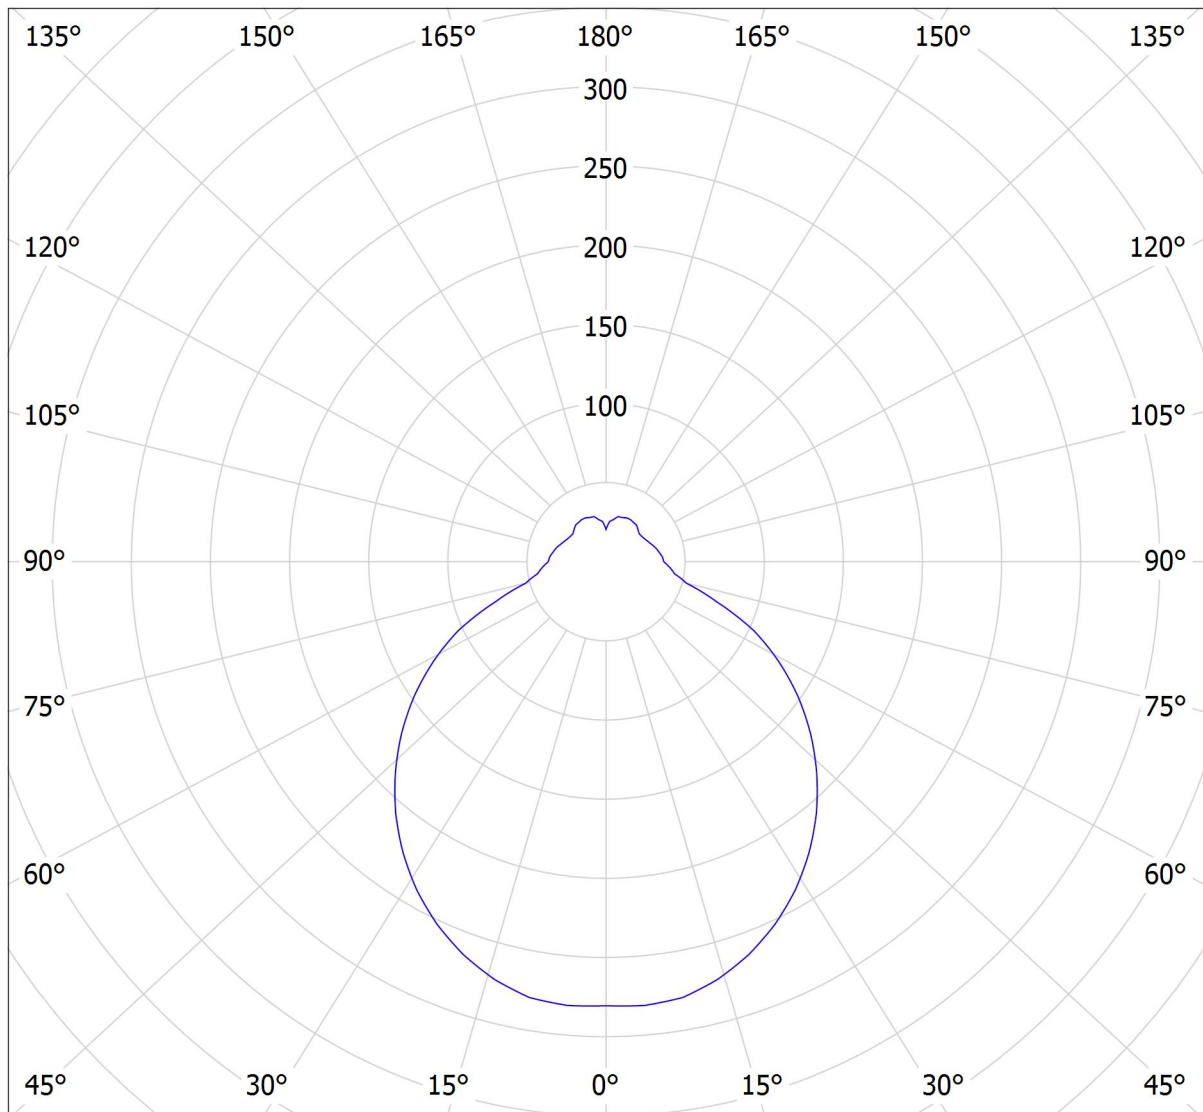

Lucis ZL1.K1.N35.x OMNIA GLASS LED / LDC (Polar)

Luminaire: Lucis ZL1.K1.N35.x OMNIA GLASS LED
Lamps: 1 x LED G6

cd
— C0 - C180 — C90 - C270

960 lm