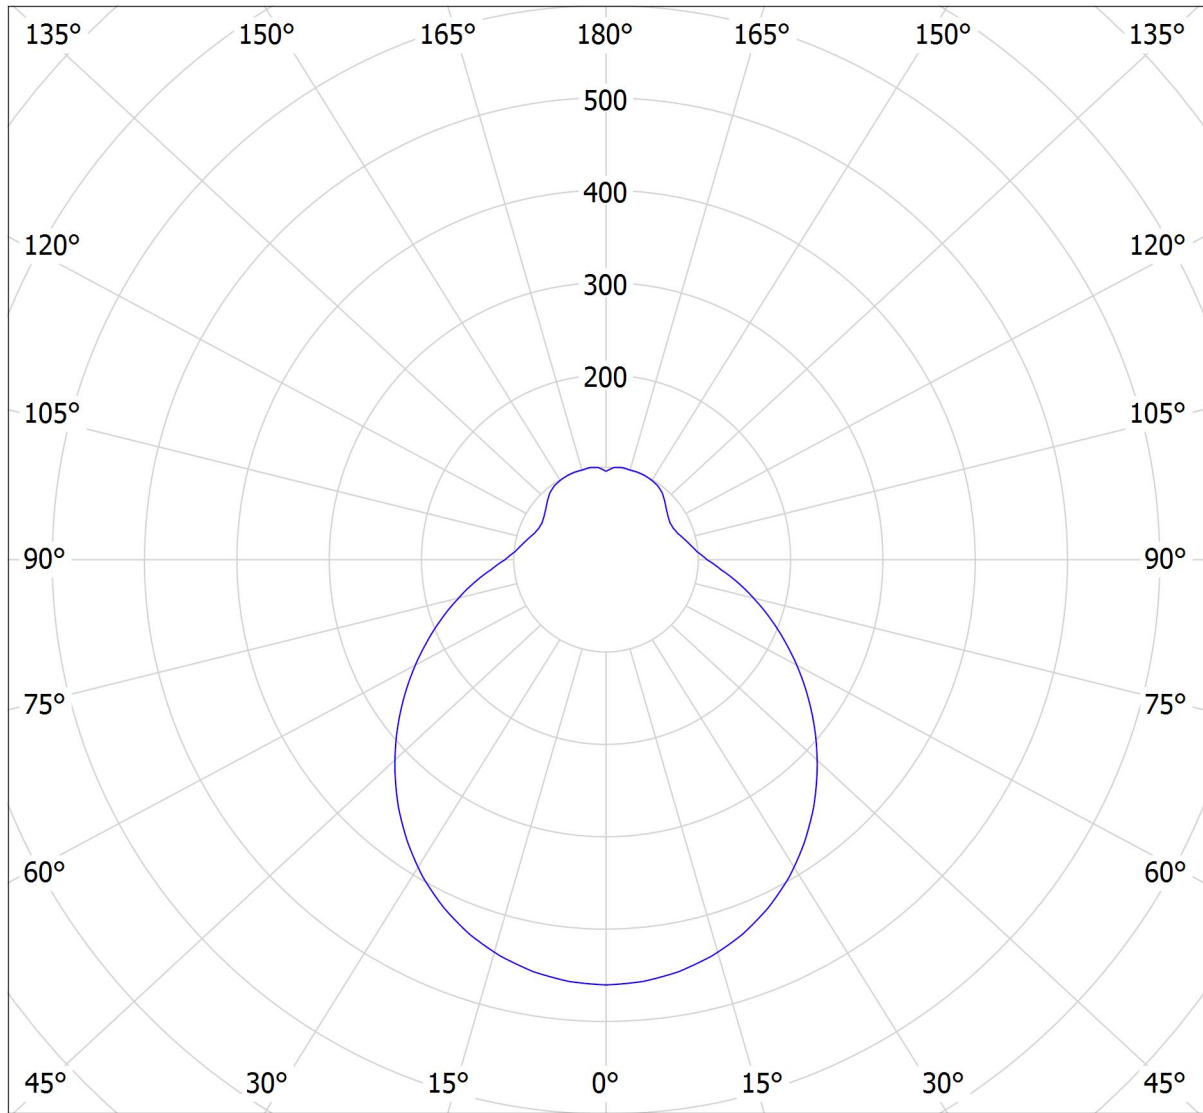

Operator
Telephone
Fax
e-Mail

Lucis PS37.L1.T14 CHARON LED / LDC (Polar)

Luminaire: Lucis PS37.L1.T14 CHARON LED
Lamps: 1 x LED G6

cd

2184 lm

— C0 - C180 — C90 - C270