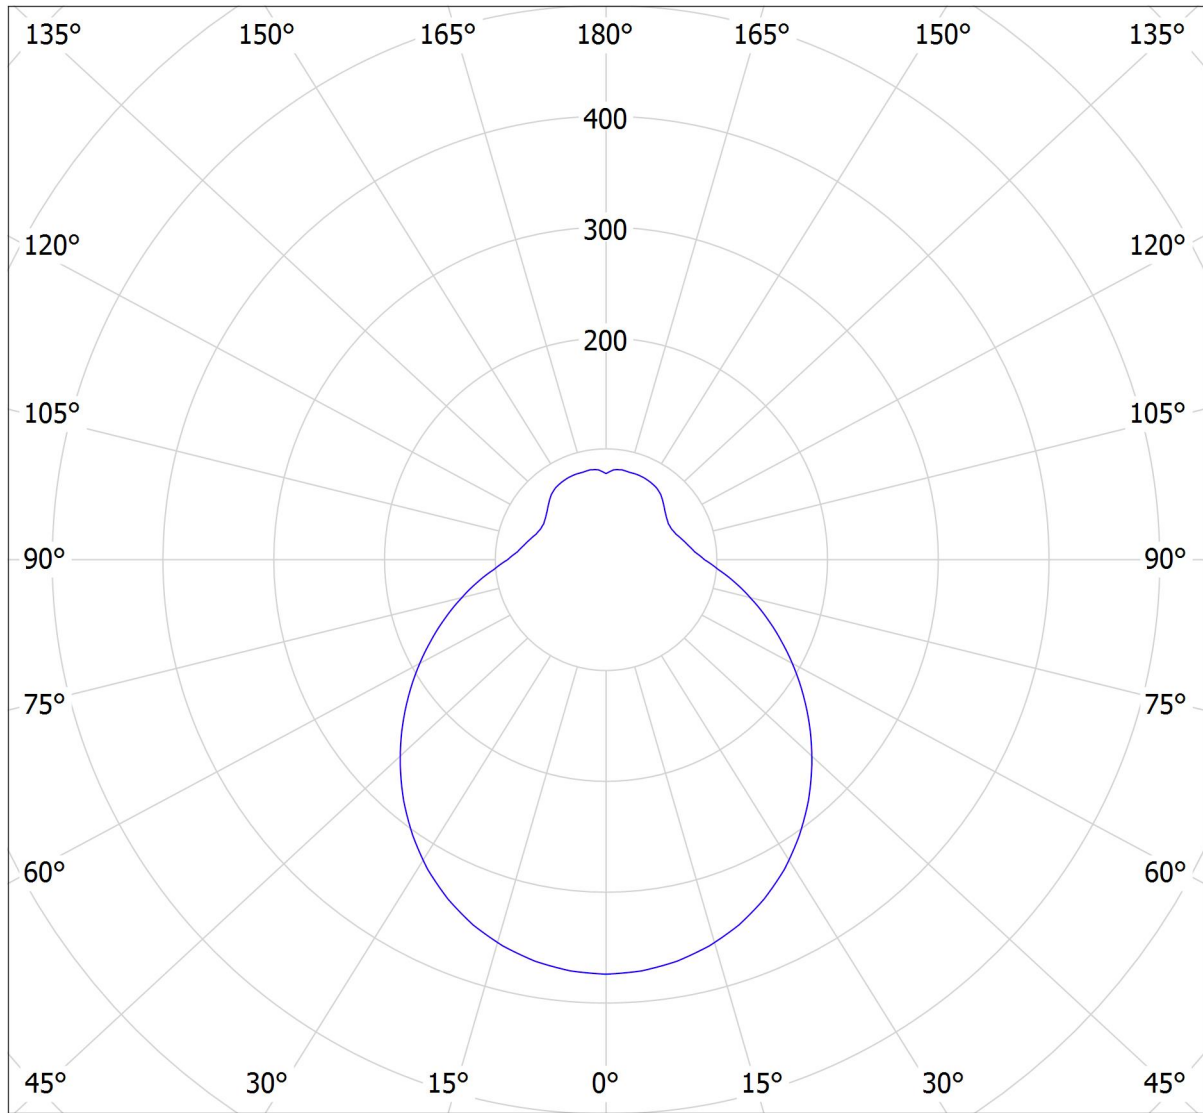

### Lucis PS29.L2.T135 CHARON LED / LDC (Polar)

Luminaire: Lucis PS29.L2.T135 CHARON LED  
Lamps: 1 x LED G6

cd

— C0 - C180    — C90 - C270

1774 lm