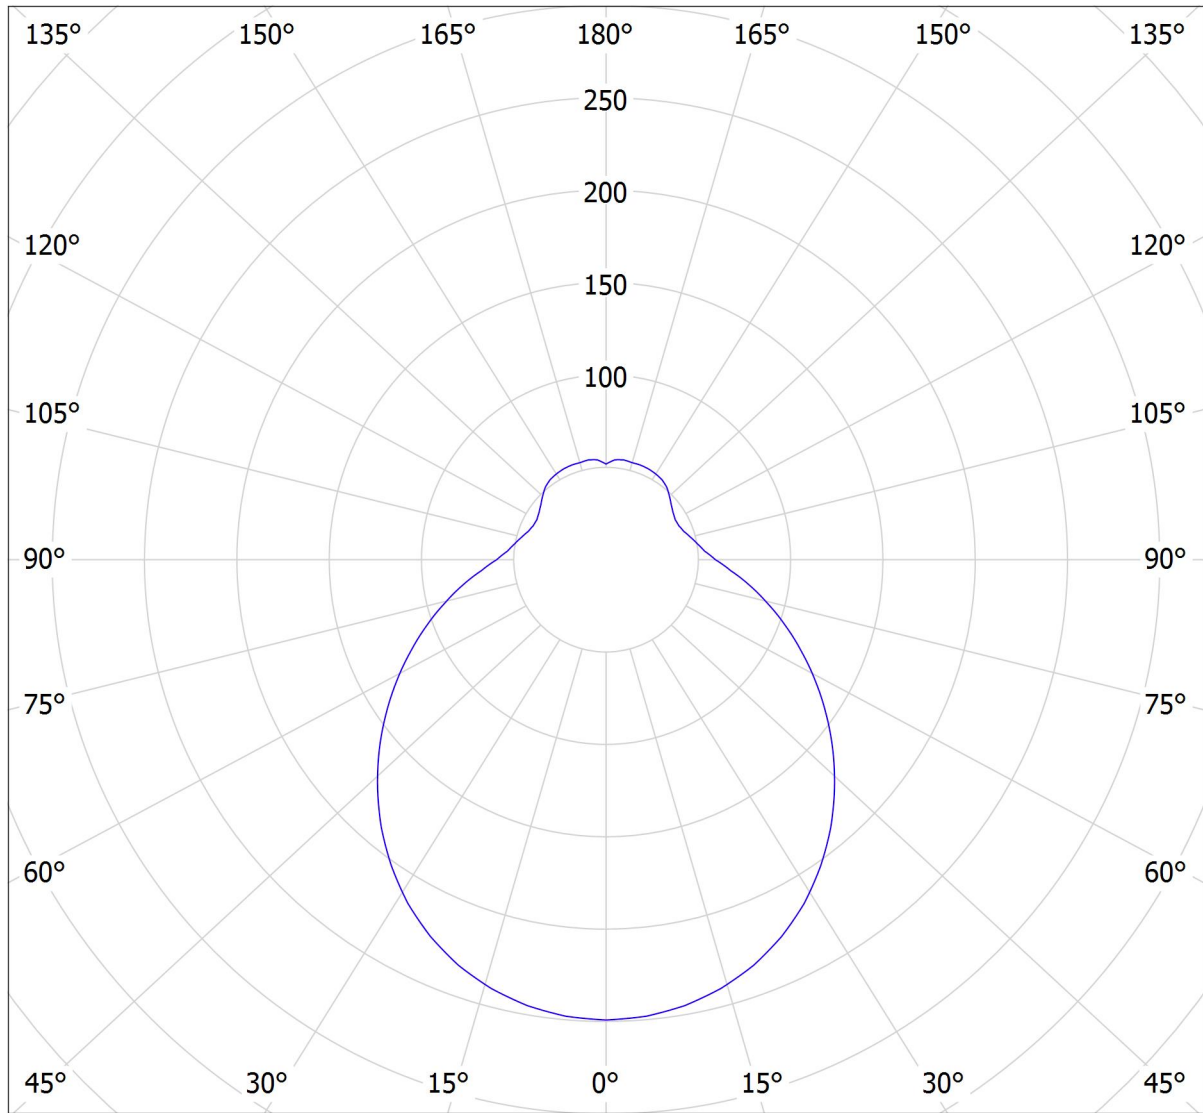

### Lucis PS24.L2.T12 CHARON LED / LDC (Polar)

Luminaire: Lucis PS24.L2.T12 CHARON LED  
Lamps: 1 x LED G6

cd  
— C0 - C180    — C90 - C270

1182 lm