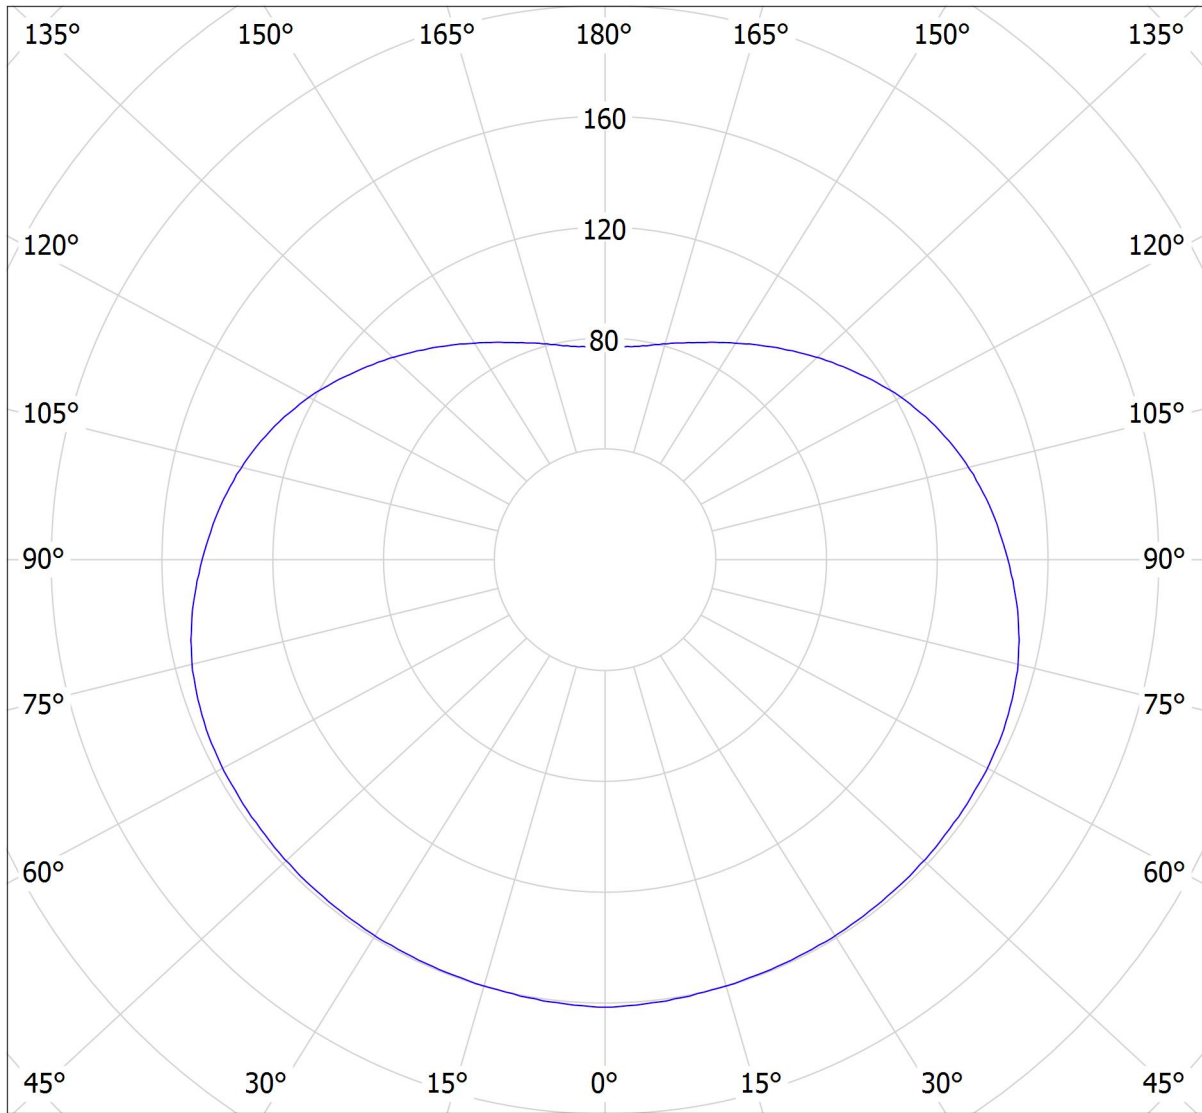

Operator
Telephone
Fax
e-Mail

Lucis ZKS.L3.300.X POLARIS ZKS LED / LDC (Polar)

Luminaire: Lucis ZKS.L3.300.X POLARIS ZKS LED
Lamps: 1 x LED G6

cd

— C0 - C180 — C90 - C270

1716 lm