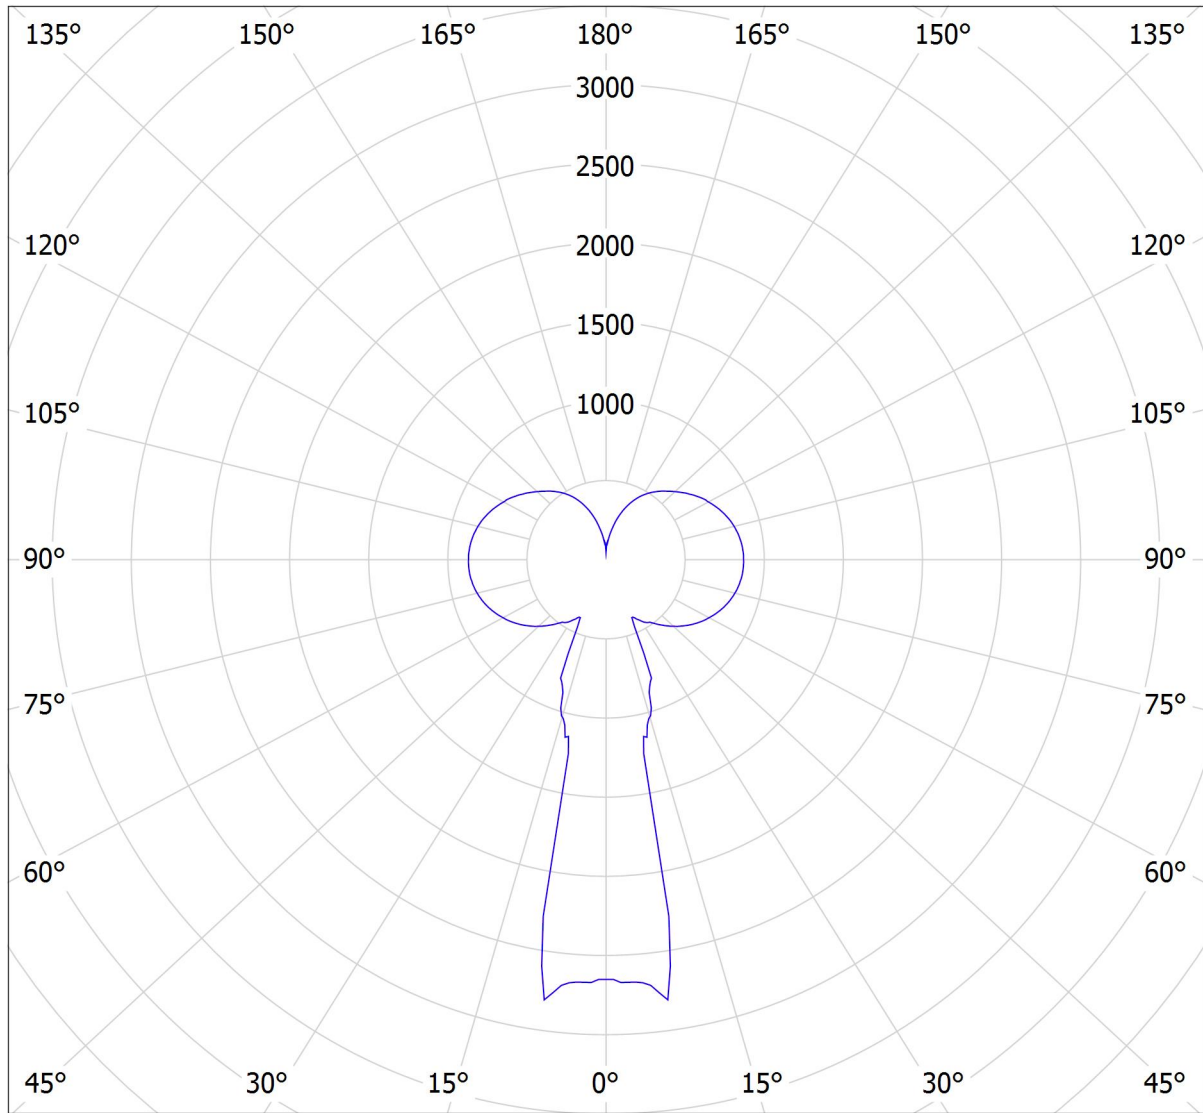

# Lucis ZKS.L2A.M620 PA MAIA LED / LDC (Polar)

Luminaire: Lucis ZKS.L2A.M620 PA MAIA LED  
Lamps: 1 x LED G6

cd  
— C0 - C180 — C90 - C270

9160 lm