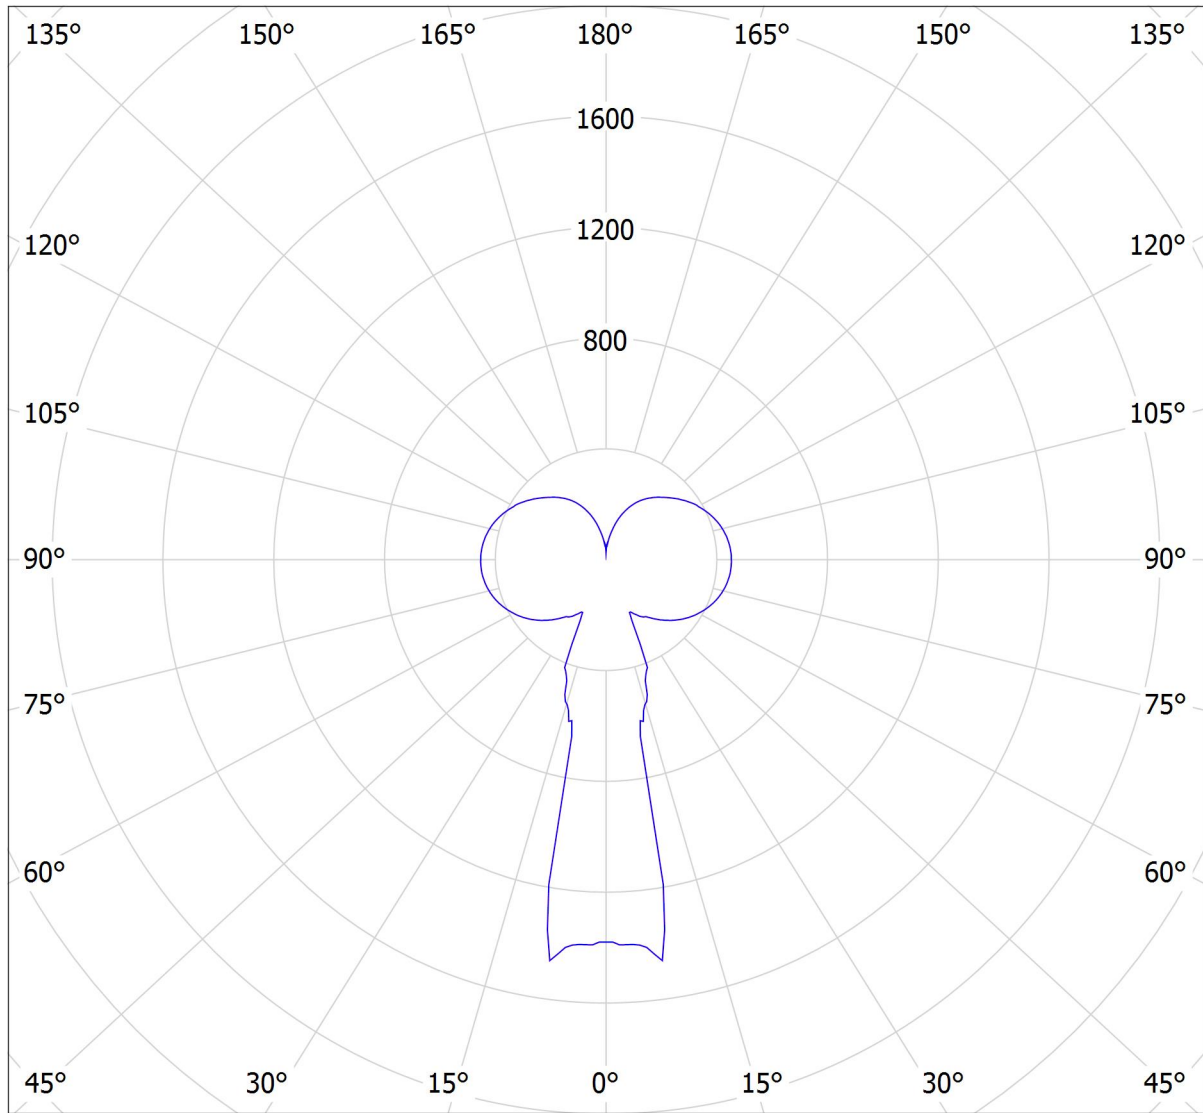

Lucis ZKS.L4A.M500 PA MAIA LED / LDC (Polar)

Luminaire: Lucis ZKS.L4A.M500 PA MAIA LED
Lamps: 1 x LED G6

cd

— C0 - C180

— C90 - C270

4768 lm