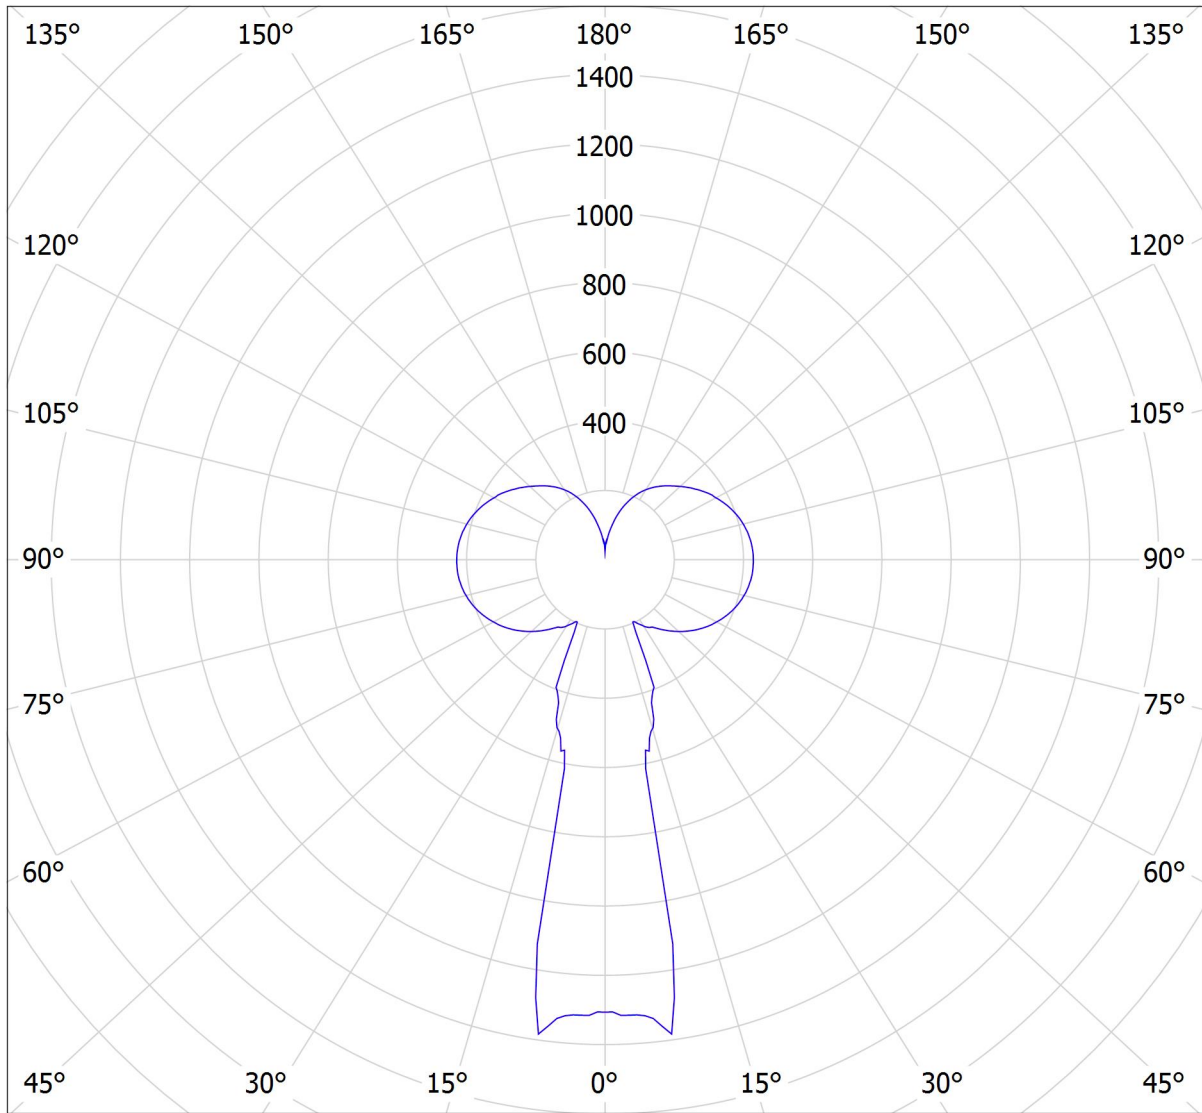

Lucis ZKS.L3A.M500 PA MAIA LED / LDC (Polar)

Luminaire: Lucis ZKS.L3A.M500 PA MAIA LED
Lamps: 1 x LED G6

cd
— C0 - C180 — C90 - C270

4513 lm