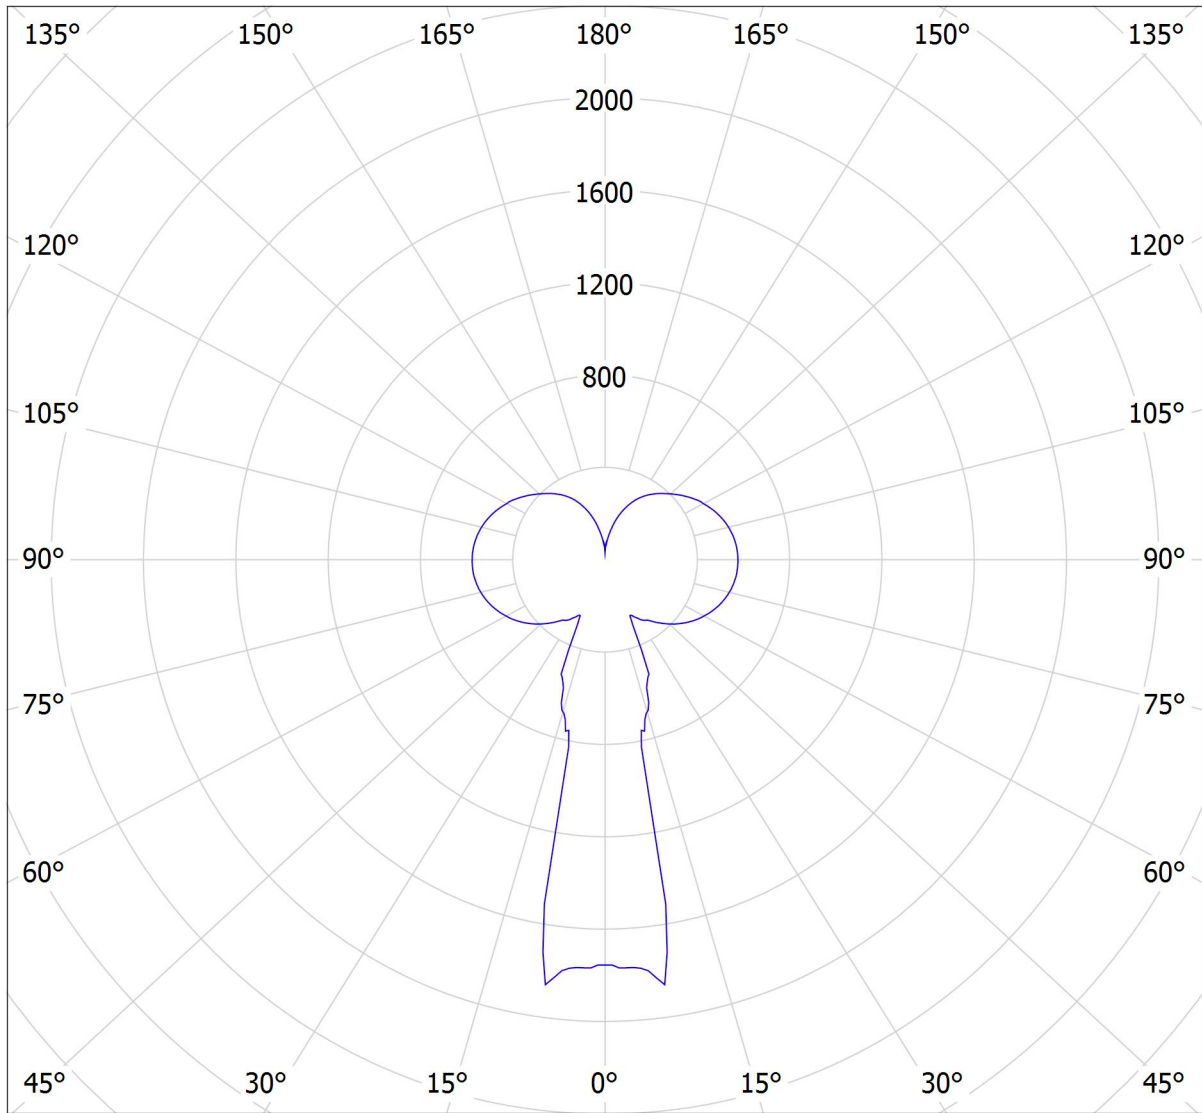

Lucis ZKS.L2A.M500 PA MAIA LED / LDC (Polar)

Luminaire: Lucis ZKS.L2A.M500 PA MAIA LED
Lamps: 1 x LED G6

cd
— C0 - C180 — C90 - C270

6065 lm