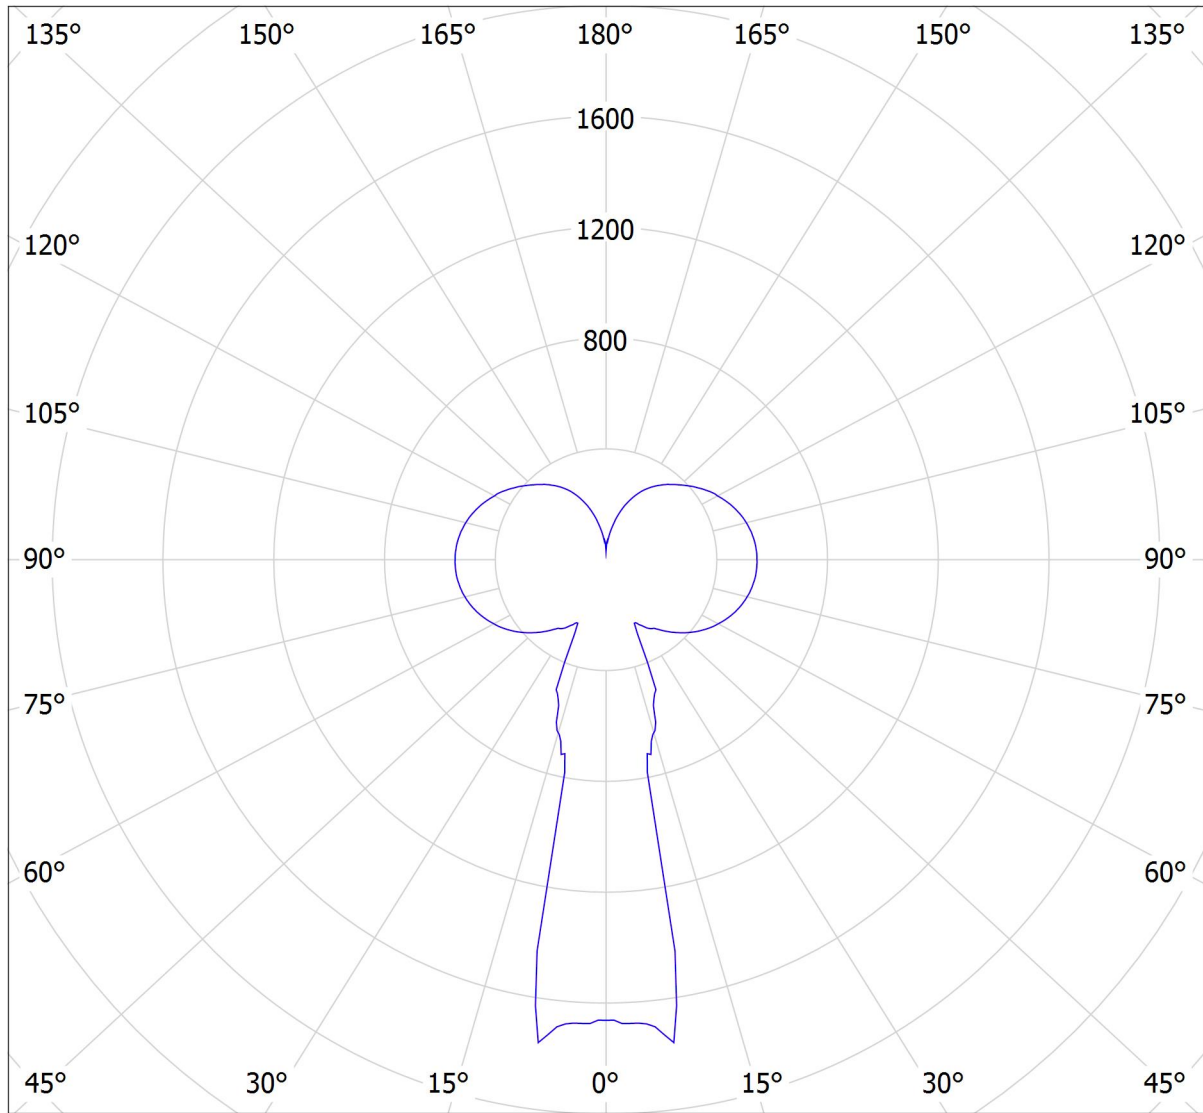

Lucis ZKS.L1A.M500 PA MAIA LED / LDC (Polar)

Luminaire: Lucis ZKS.L1A.M500 PA MAIA LED
Lamps: 1 x LED G6

cd

— C0 - C180

— C90 - C270

5743 lm