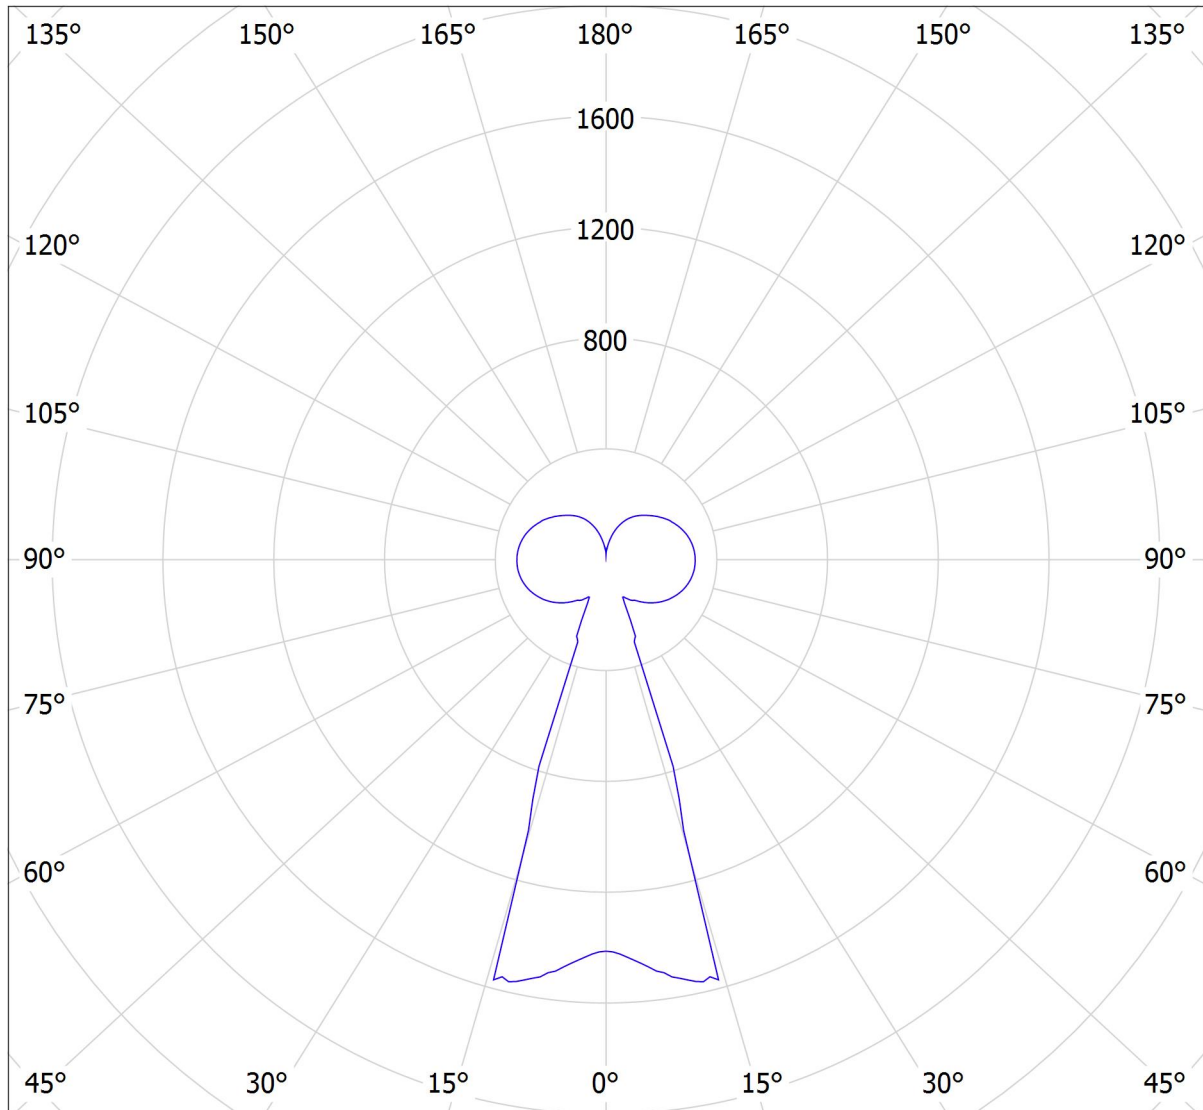

Lucis ZKS.L2A.M320 PA MAIA LED / LDC (Polar)

Luminaire: Lucis ZKS.L2A.M320 PA MAIA LED
Lamps: 1 x LED G6

cd

— C0 - C180

— C90 - C270

3390 lm