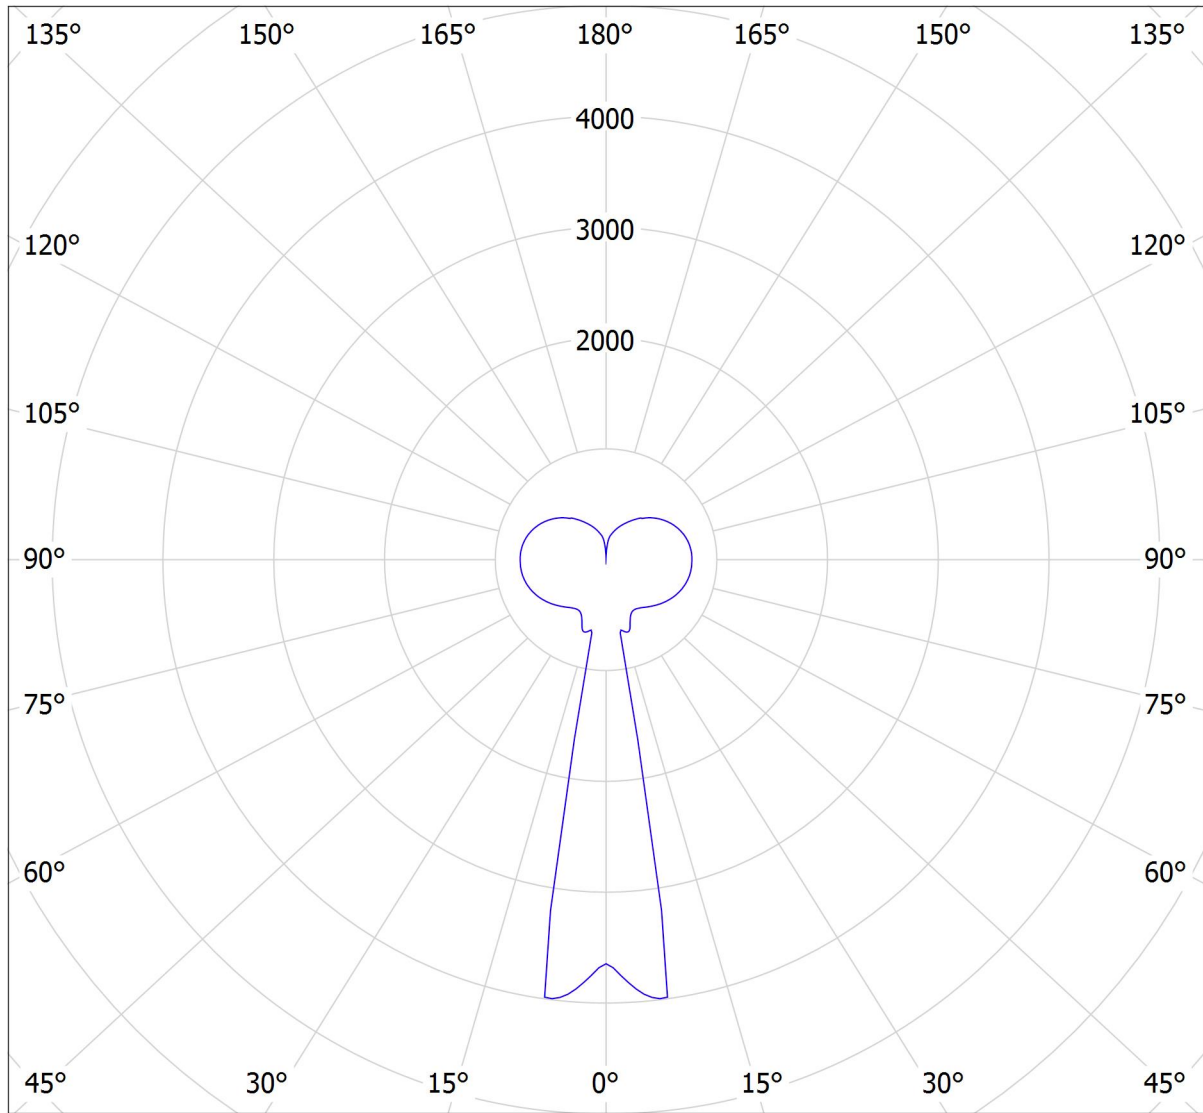

Lucis ZKS.L2A.M620 MAIA LED / LDC (Polar)

Luminaire: Lucis ZKS.L2A.M620 MAIA LED
Lamps: 1 x LED G6

cd
— C0 - C180 — C90 - C270

8365 lm