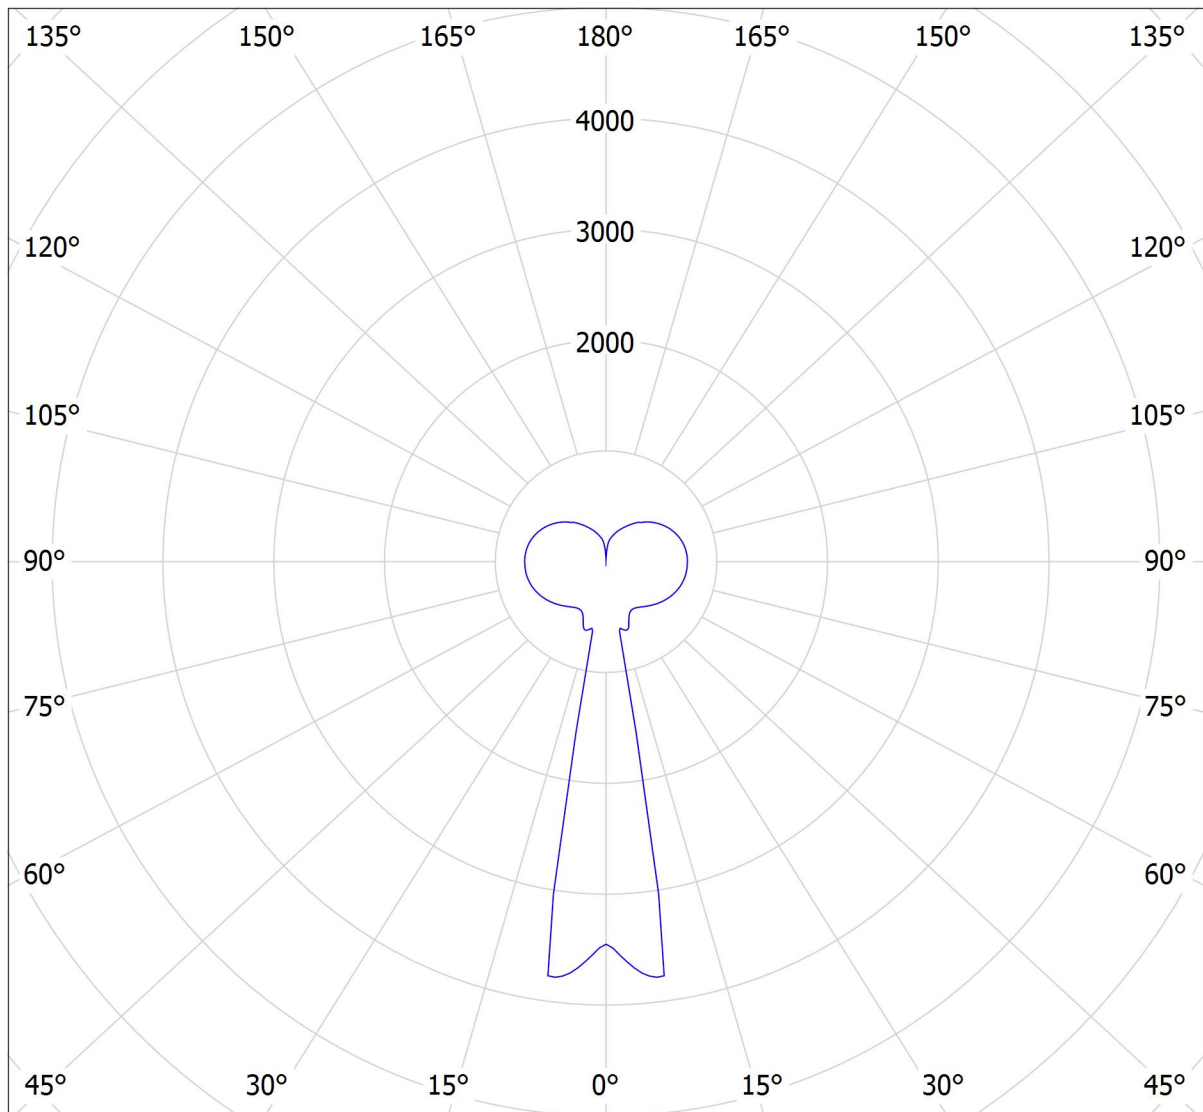

# Lucis ZKS.L1A.M620 MAIA LED / LDC (Polar)

Luminaire: Lucis ZKS.L1A.M620 MAIA LED  
Lamps: 1 x LED G6

cd

— C0 - C180

— C90 - C270

7919 lm