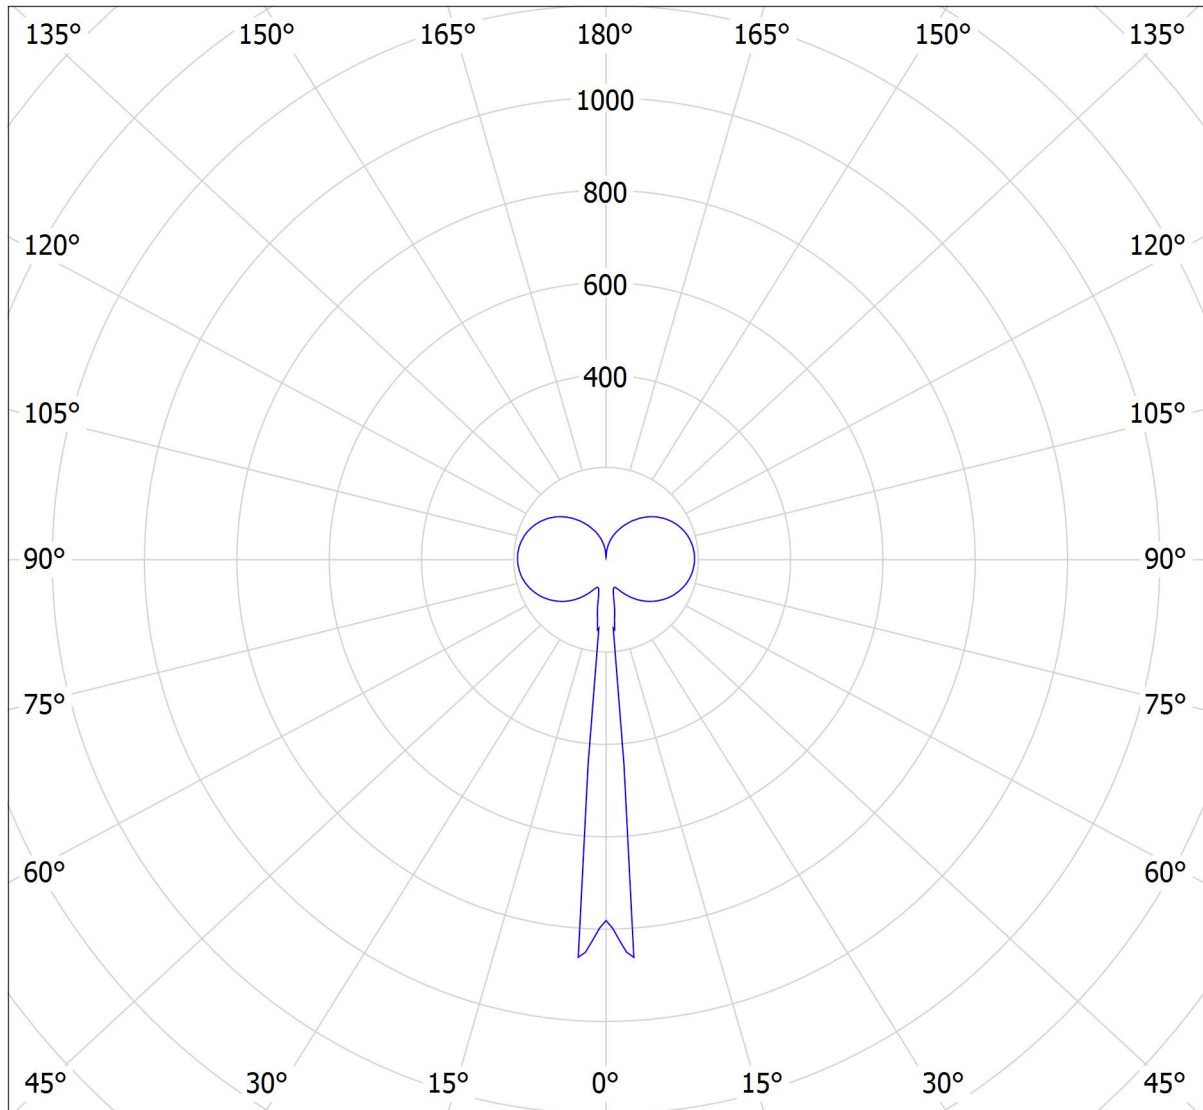

Lucis ZKS.L2A.M580 MAIA LED / LDC (Polar)

Luminaire: Lucis ZKS.L2A.M580 MAIA LED
Lamps: 1 x LED G6

cd
— C0 - C180 — C90 - C270

1887 lm