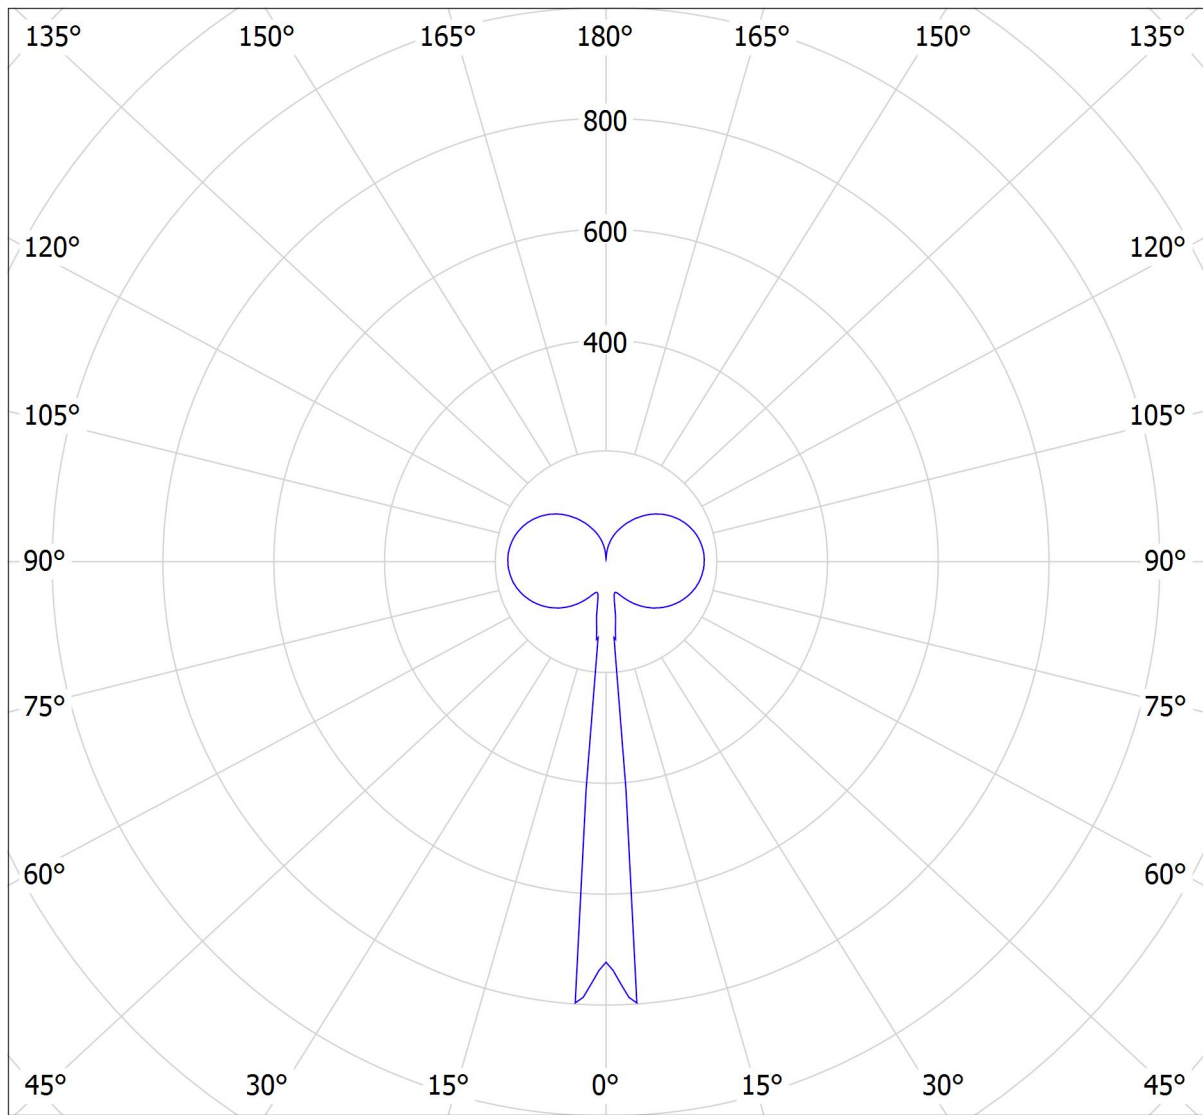

# Lucis ZKS.L1A.M580 MAIA LED / LDC (Polar)

Luminaire: Lucis ZKS.L1A.M580 MAIA LED  
Lamps: 1 x LED G6

cd

— C0 - C180 — C90 - C270

1745 lm