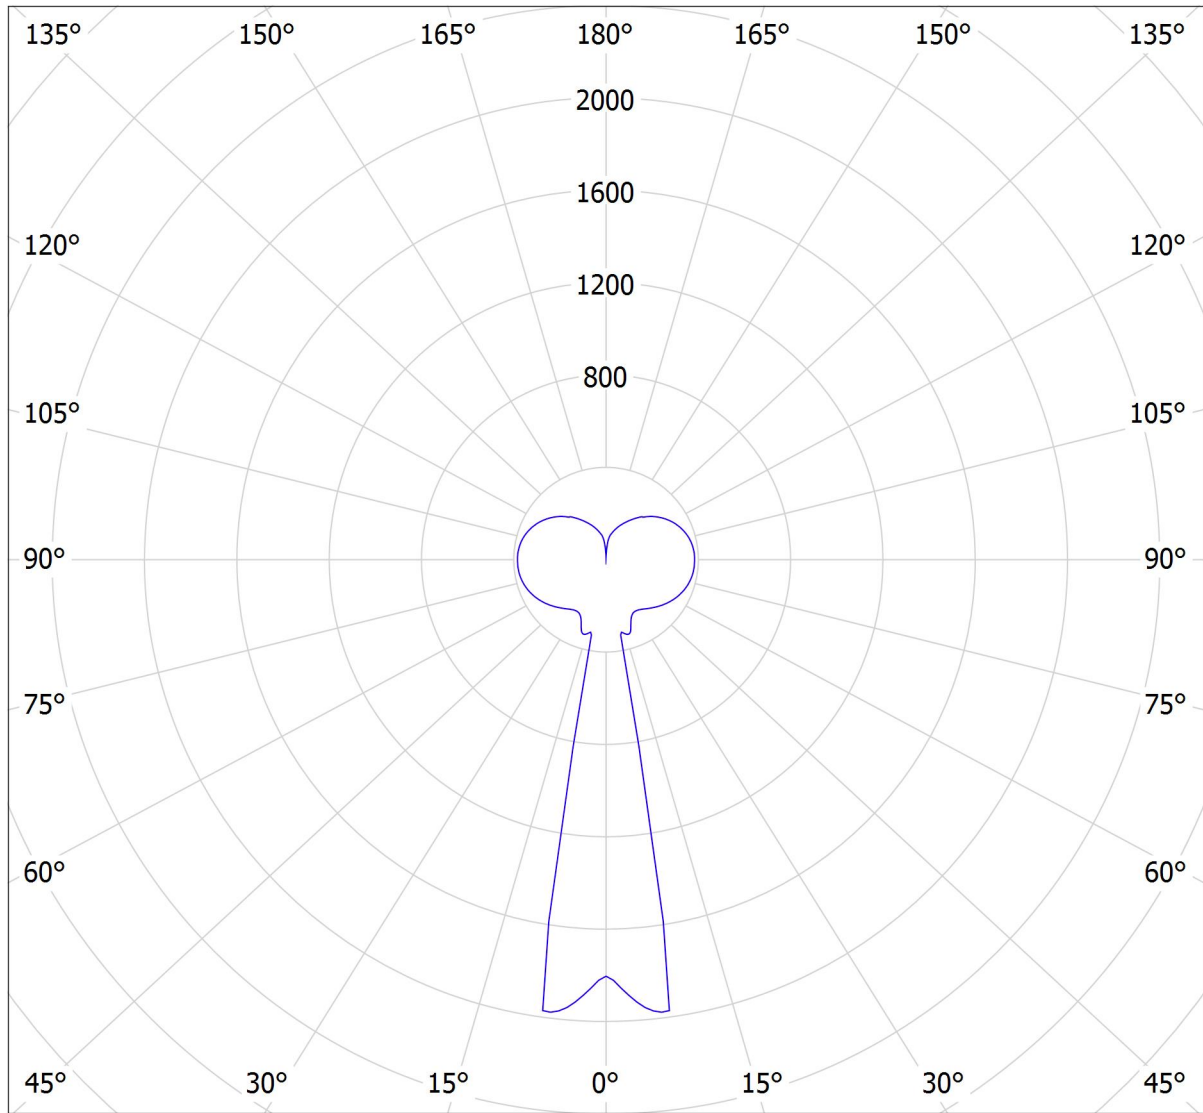

Lucis ZKS.L4A.M500 MAIA LED / LDC (Polar)

Luminaire: Lucis ZKS.L4A.M500 MAIA LED
Lamps: 1 x LED G6

cd

— C0 - C180 — C90 - C270

4139 lm