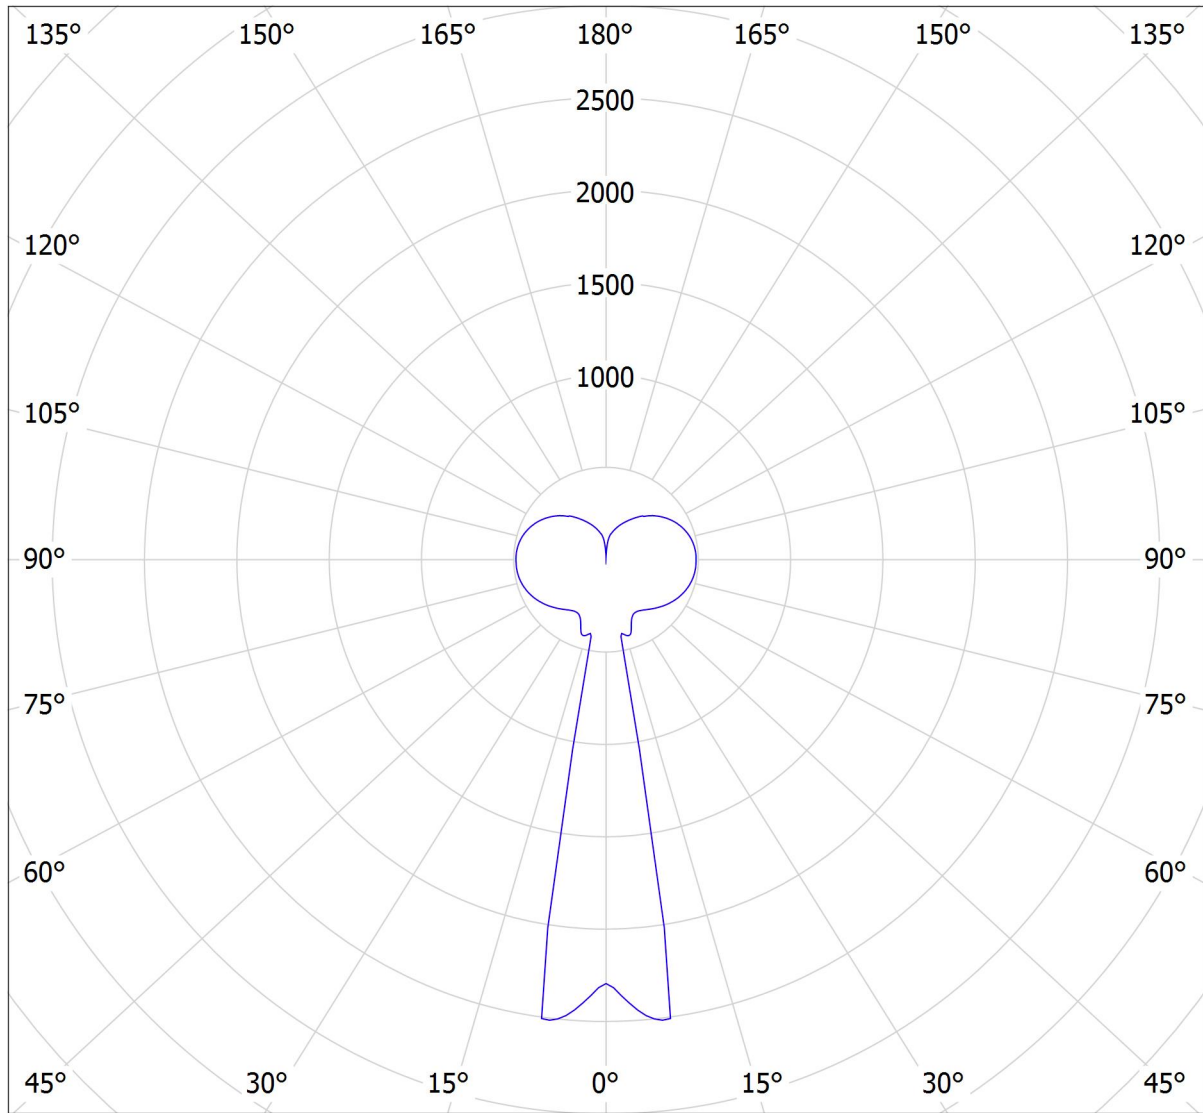

# Lucis ZKS.L2A.M500 MAIA LED / LDC (Polar)

Luminaire: Lucis ZKS.L2A.M500 MAIA LED  
Lamps: 1 x LED G6

cd  
— C0 - C180 — C90 - C270

5265 lm