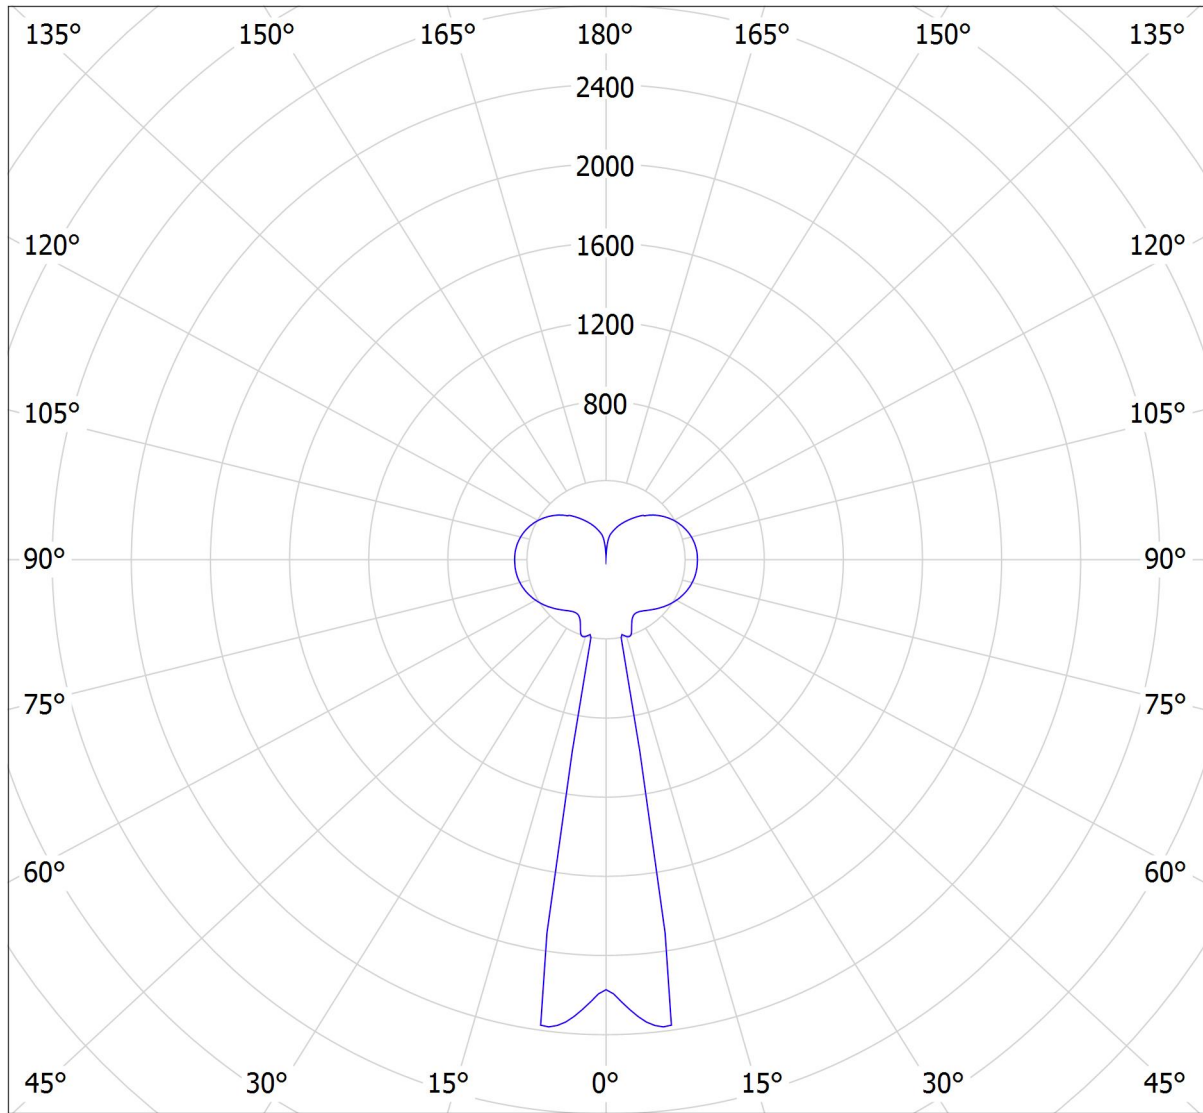

Lucis ZKS.L1A.M500 MAIA LED / LDC (Polar)

Luminaire: Lucis ZKS.L1A.M500 MAIA LED
Lamps: 1 x LED G6

cd
— C0 - C180 — C90 - C270

4985 lm