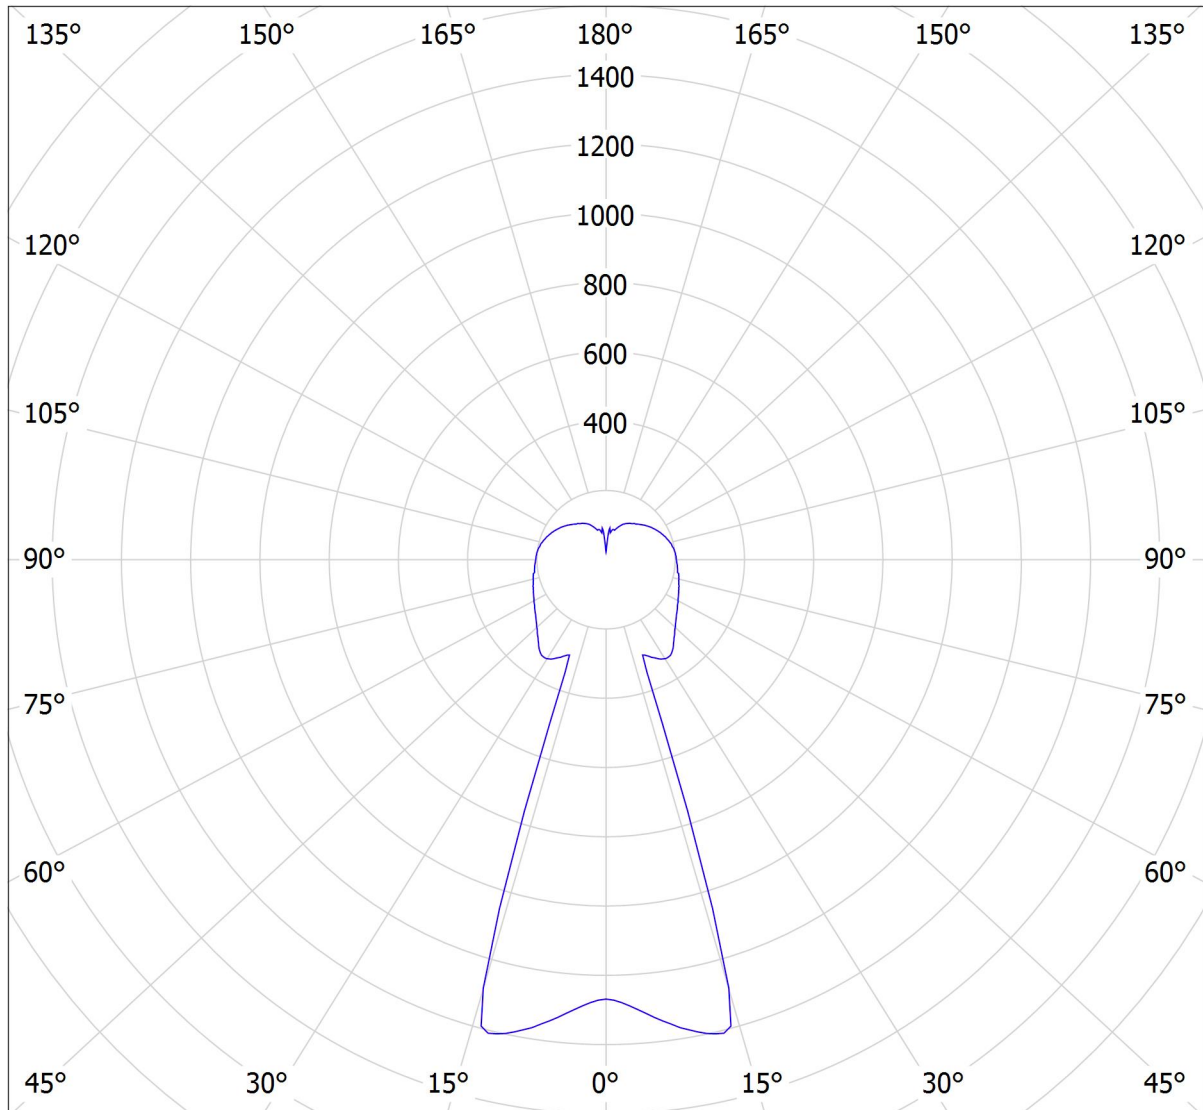

Lucis ZKS.L2A.M320 MAIA LED / LDC (Polar)

Luminaire: Lucis ZKS.L2A.M320 MAIA LED
Lamps: 1 x LED G6

cd
— C0 - C180 — C90 - C270

2973 lm