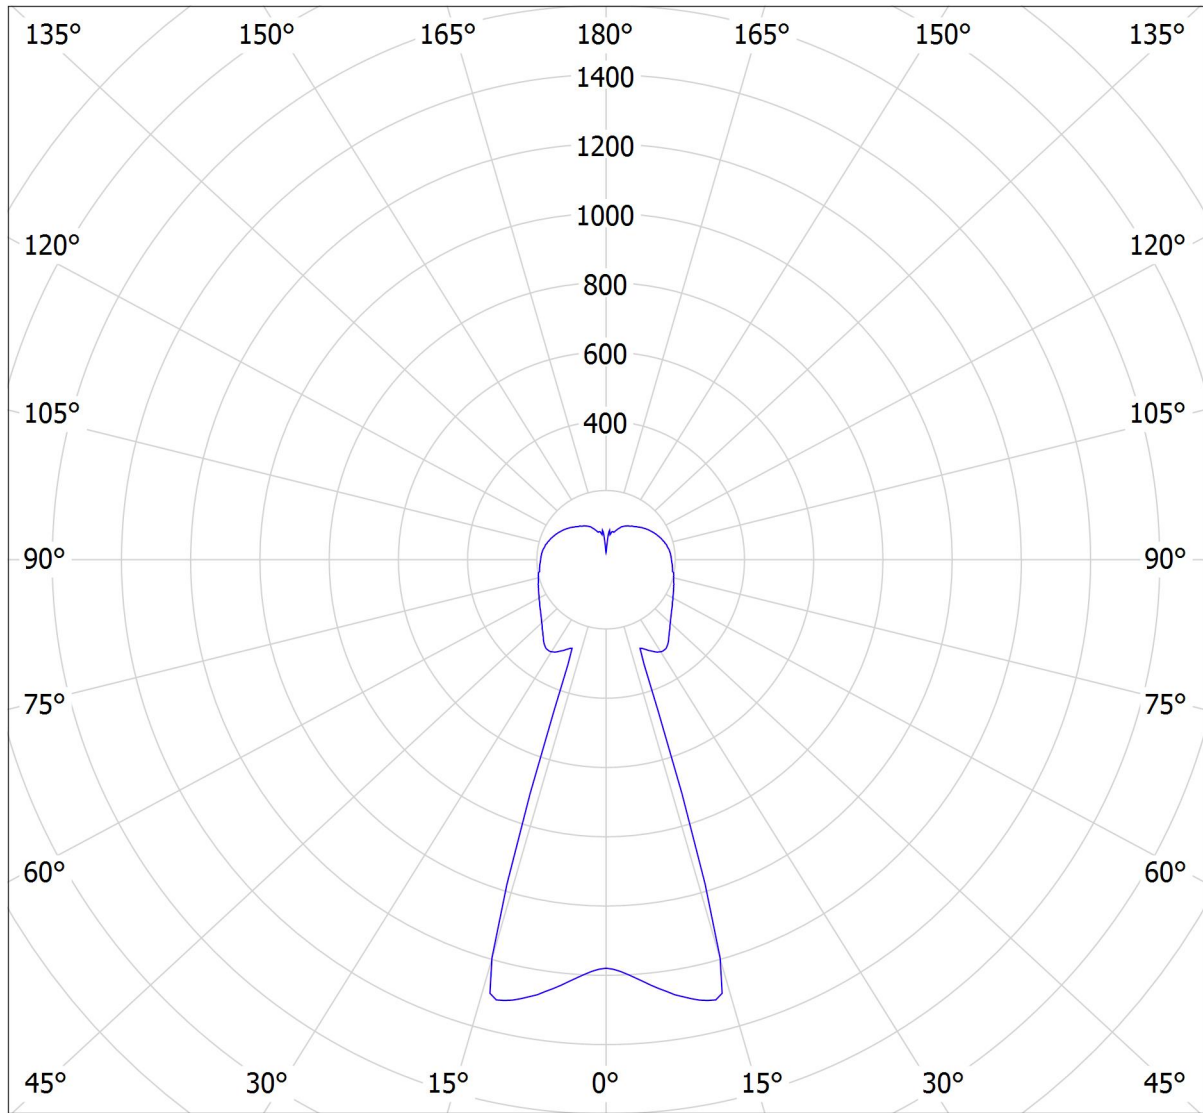

Lucis ZKS.L1A.M320 MAIA LED / LDC (Polar)

Luminaire: Lucis ZKS.L1A.M320 MAIA LED
Lamps: 1 x LED G6

cd

2764 lm

— C0 - C180 — C90 - C270