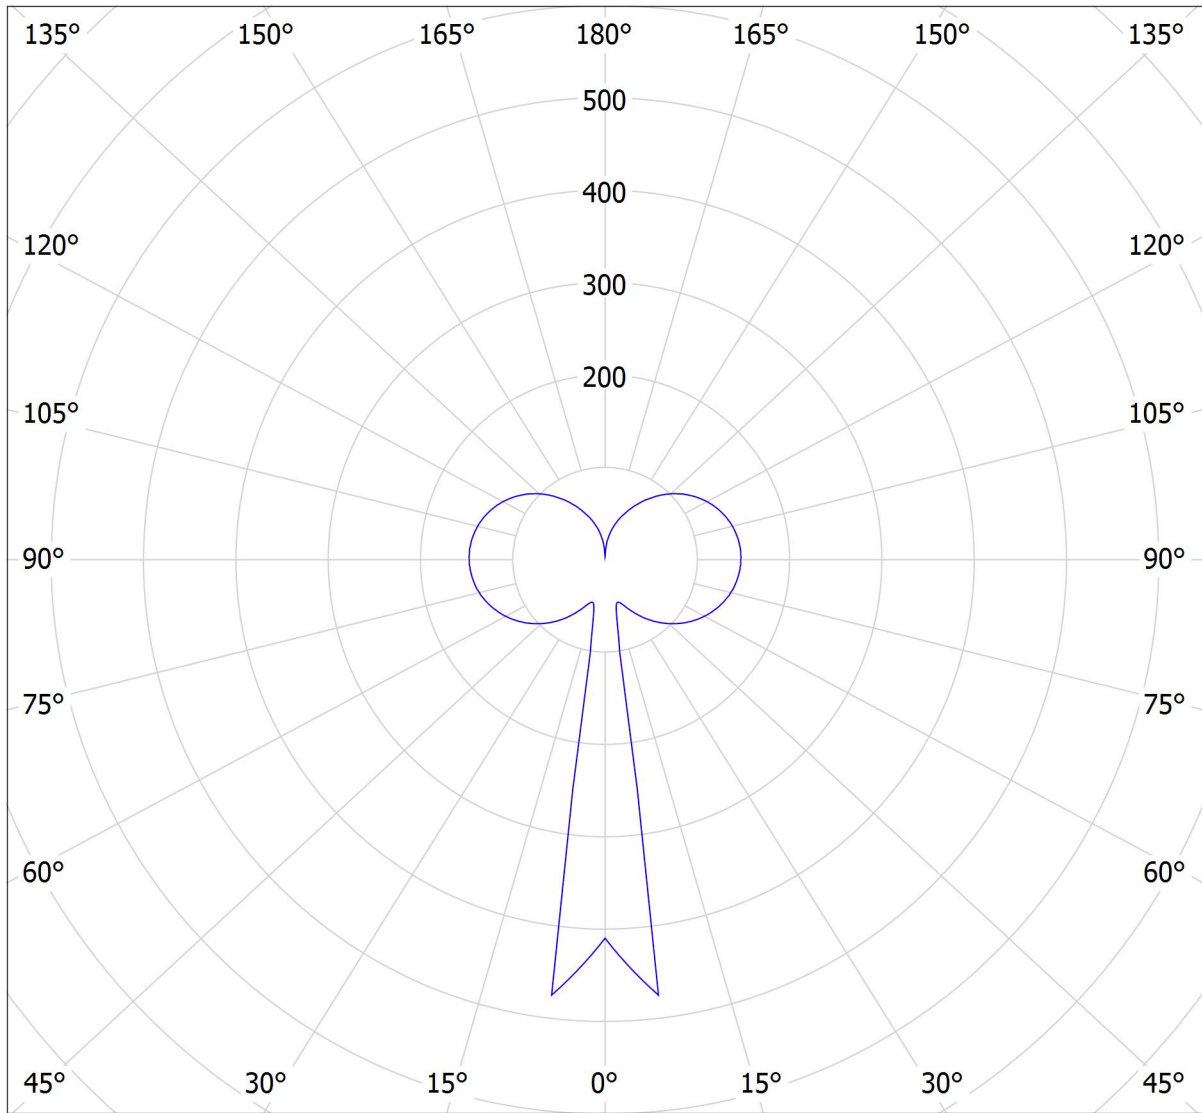

Lucis ZKS.L2A.M380 MAIA LED / LDC (Polar)

Luminaire: Lucis ZKS.L2A.M380 MAIA LED
Lamps: 1 x LED G6

cd

— C0 - C180

— C90 - C270

1449 lm