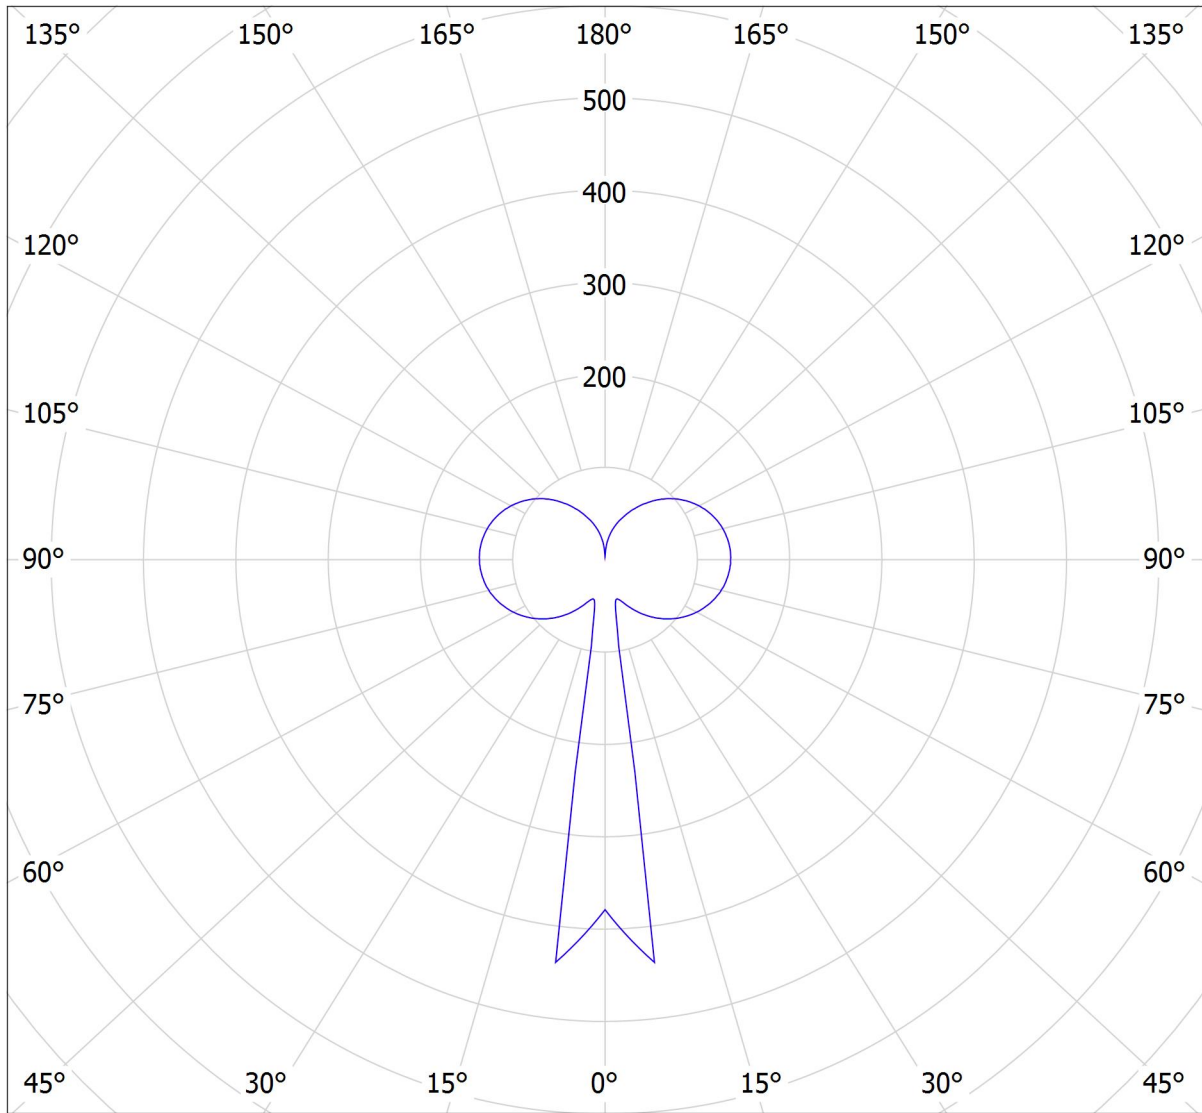

Lucis ZKS.L1A.M380 MAIA LED / LDC (Polar)

Luminaire: Lucis ZKS.L1A.M380 MAIA LED
Lamps: 1 x LED G6

cd

— C0 - C180

— C90 - C270

1340 lm