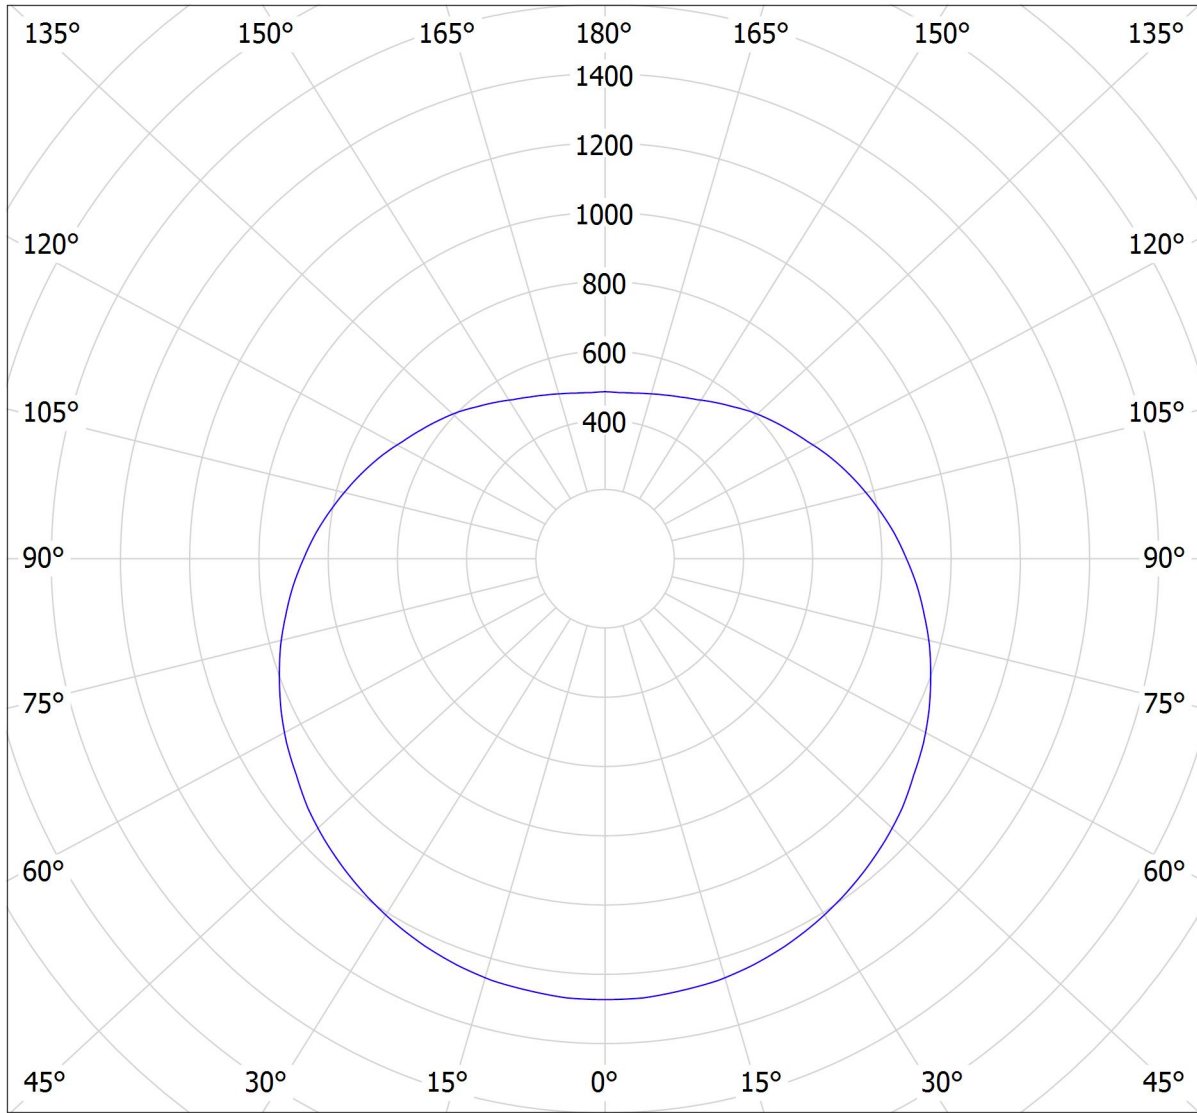

Lucis ZL1.P1.1000.X PE POLARIS ZL MAX PE LED / LDC (Polar)

Luminaire: Lucis ZL1.P1.1000.X PE POLARIS ZL MAX PE LED

Lamps: 1 x LED G6

cd

10954 lm

— C0 - C180 — C90 - C270