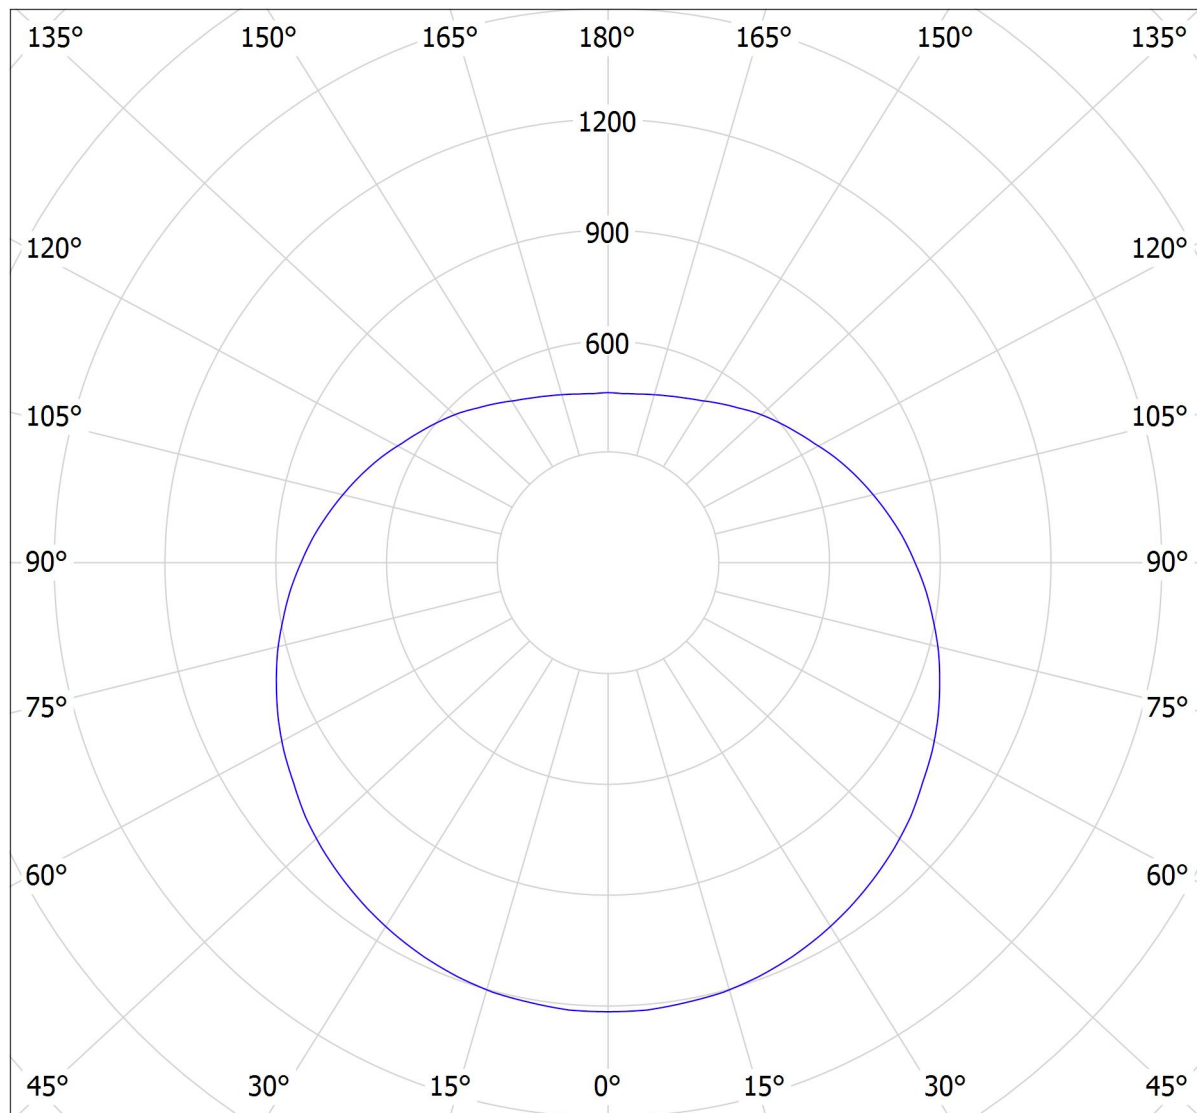

Lucis ZL1.P2.770.X PE POLARIS ZL MAX PE LED / LDC (Polar)

Luminaire: Lucis ZL1.P2.770.X PE POLARIS ZL MAX PE LED

Lamps: 1 x LED G6

cd

— C0 - C180

— C90 - C270

10459 lm