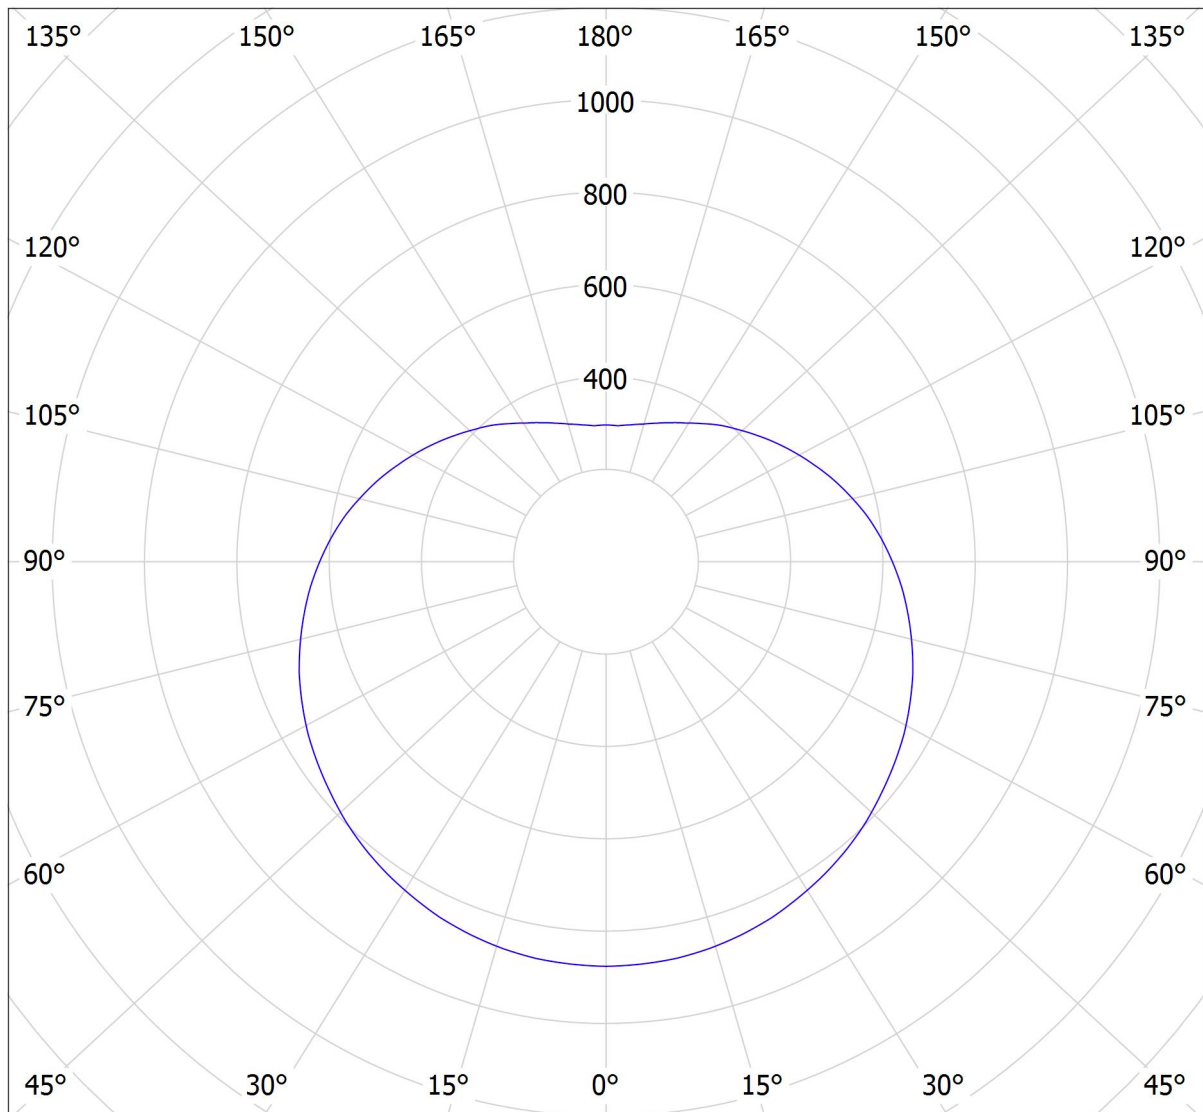

Lucis ZL1.P3.600.X POLARIS ZL LED / LDC (Polar)

Luminaire: Lucis ZL1.P3.600.X POLARIS ZL LED
Lamps: 1 x LED G6

cd

— C0 - C180

— C90 - C270

7632 lm