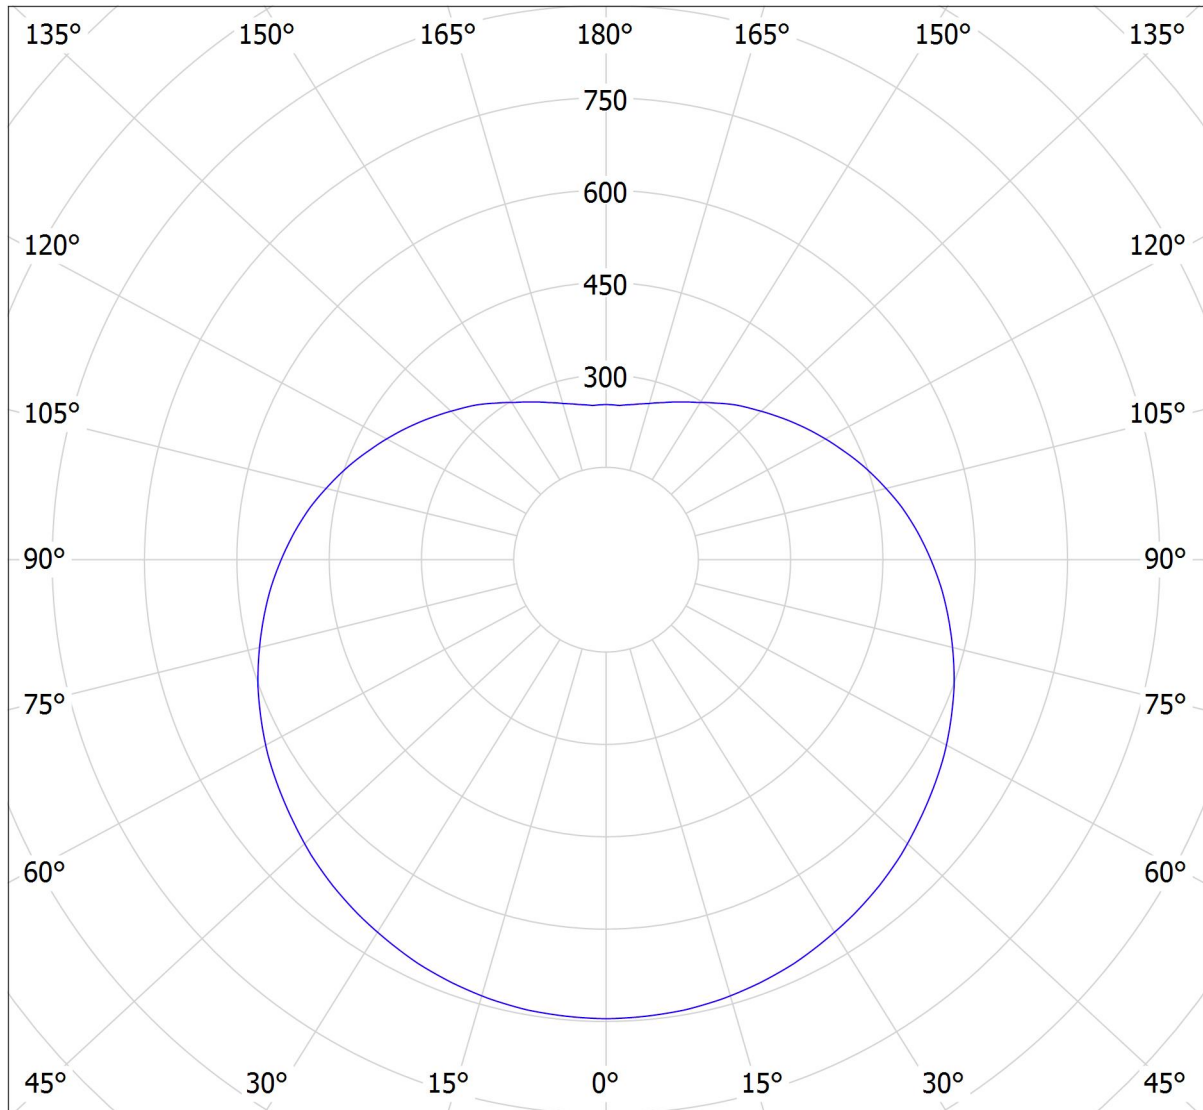

# Lucis ZL1.P1.600.X POLARIS ZL LED / LDC (Polar)

Luminaire: Lucis ZL1.P1.600.X POLARIS ZL LED  
Lamps: 1 x LED G6

cd

— C0 - C180

— C90 - C270

6494 lm