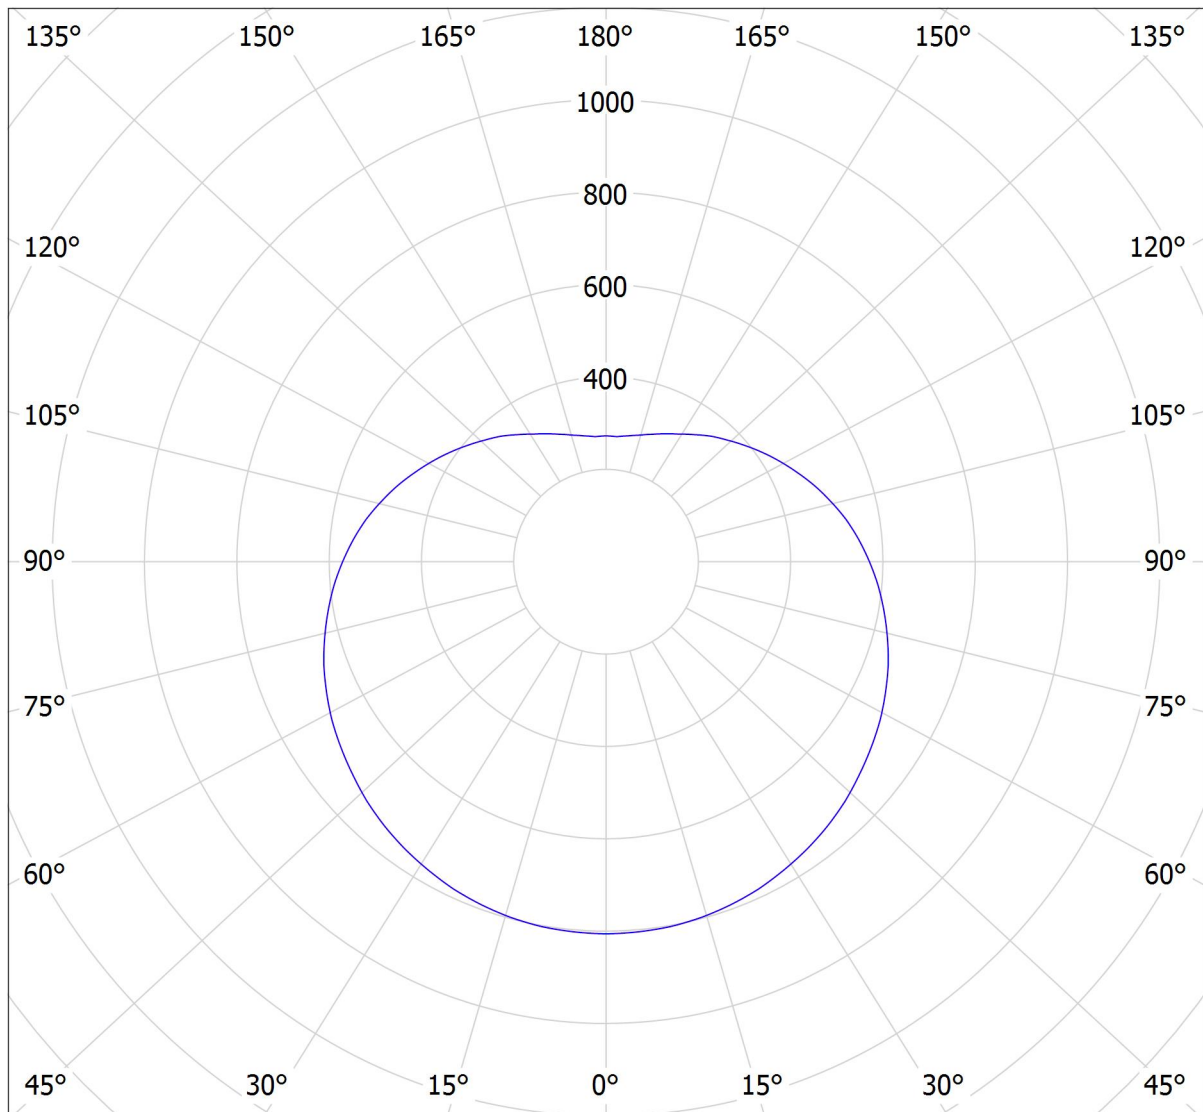

Lucis ZL1.P4.500.X POLARIS ZL LED / LDC (Polar)

Luminaire: Lucis ZL1.P4.500.X POLARIS ZL LED
Lamps: 1 x LED G6

cd

— C0 - C180

— C90 - C270

7020 lm