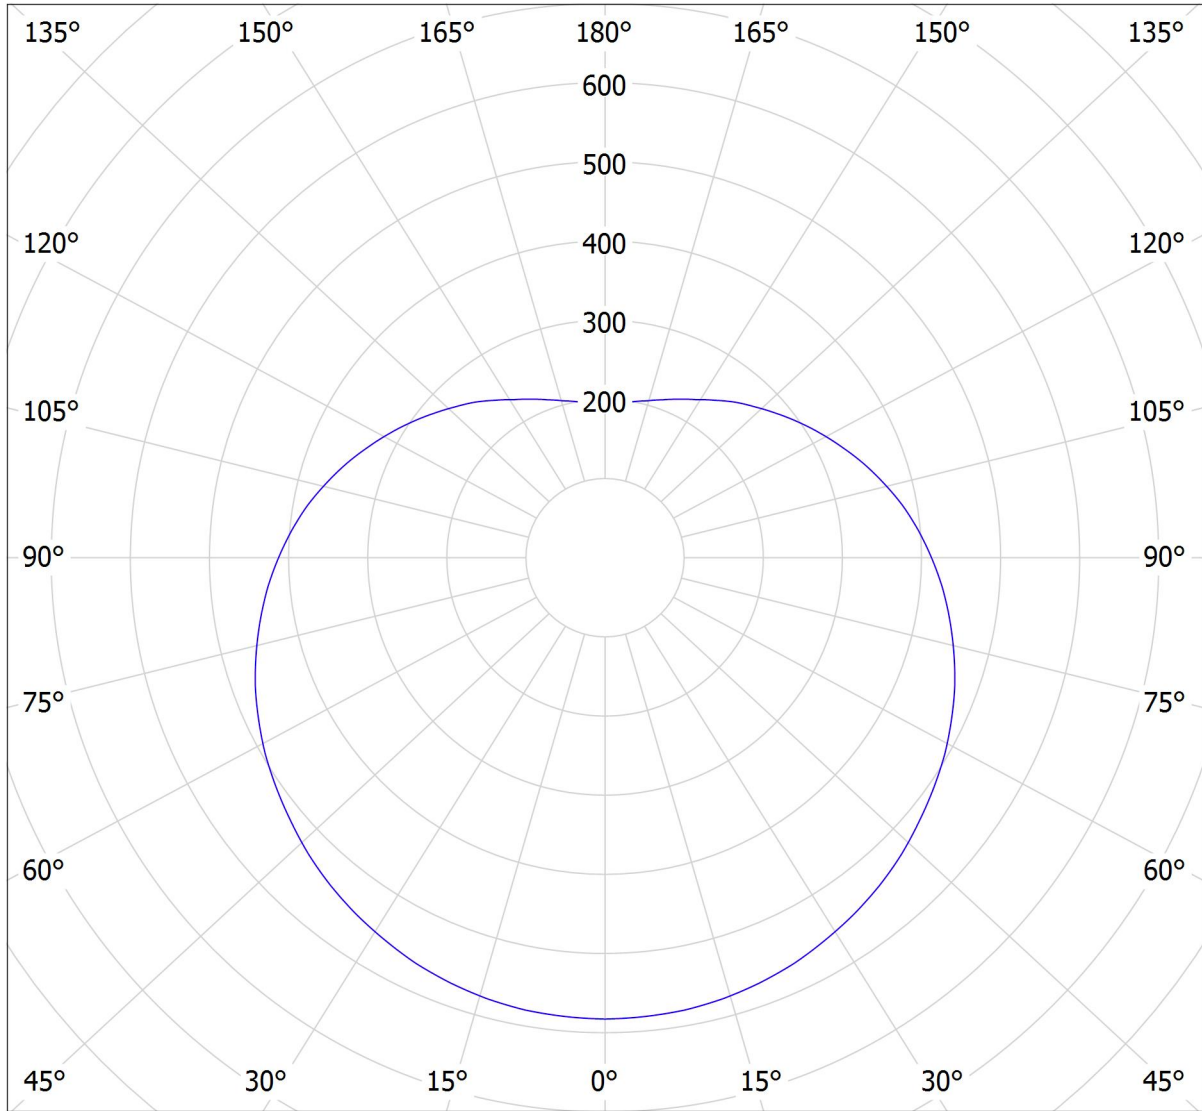

Lucis ZL1.P1.500.X POLARIS ZL LED / LDC (Polar)

Luminaire: Lucis ZL1.P1.500.X POLARIS ZL LED
Lamps: 1 x LED G6

cd
— C0 - C180 — C90 - C270

5076 lm