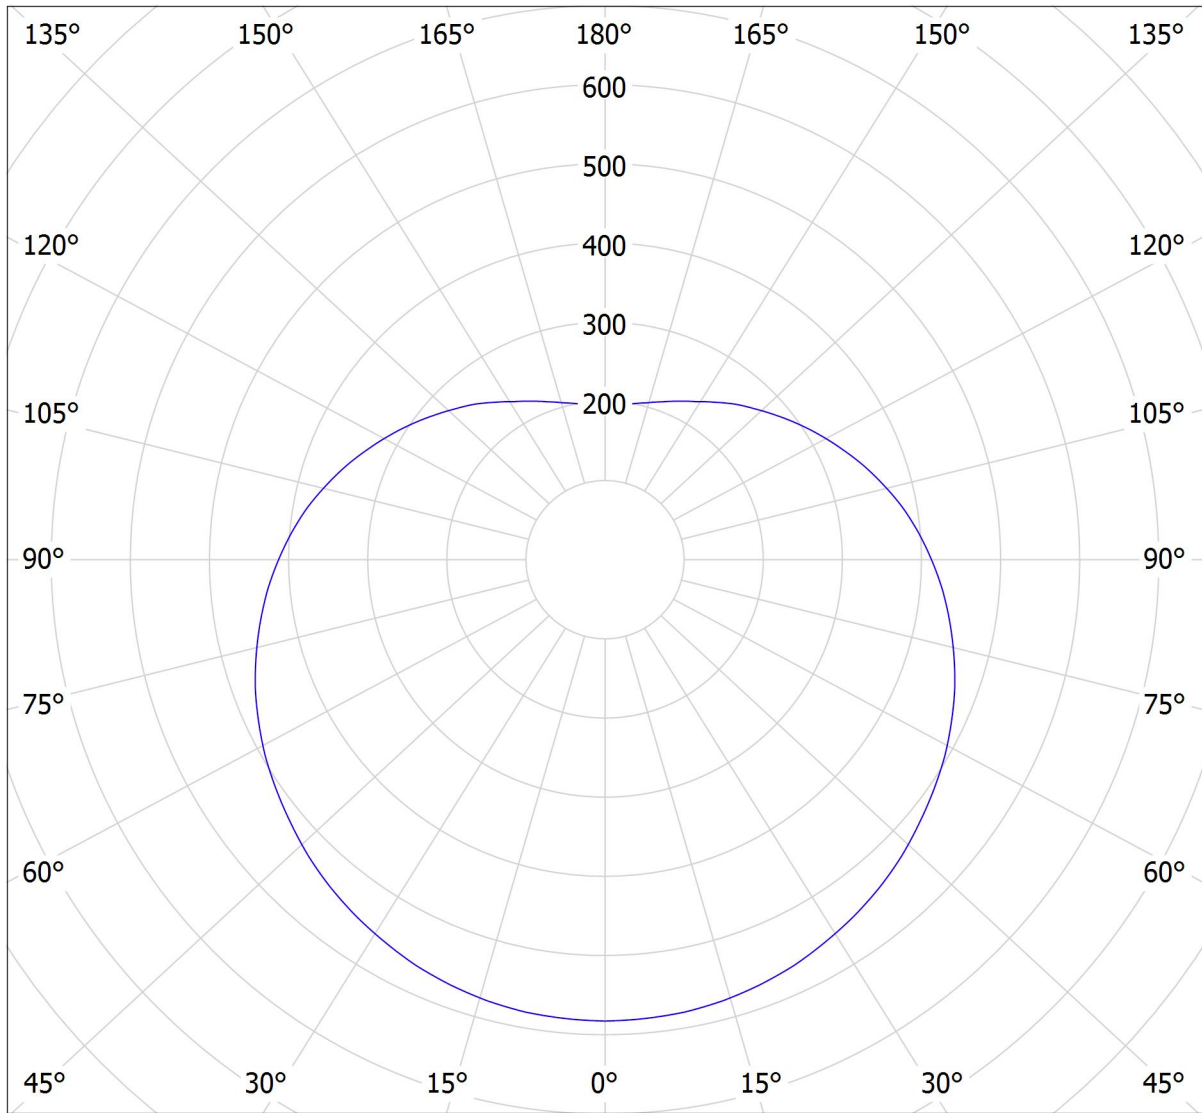

Lucis ZL1.P3.400.X POLARIS ZL LED / LDC (Polar)

Luminaire: Lucis ZL1.P3.400.X POLARIS ZL LED
Lamps: 1 x LED G6

cd

— C0 - C180

— C90 - C270

5076 lm