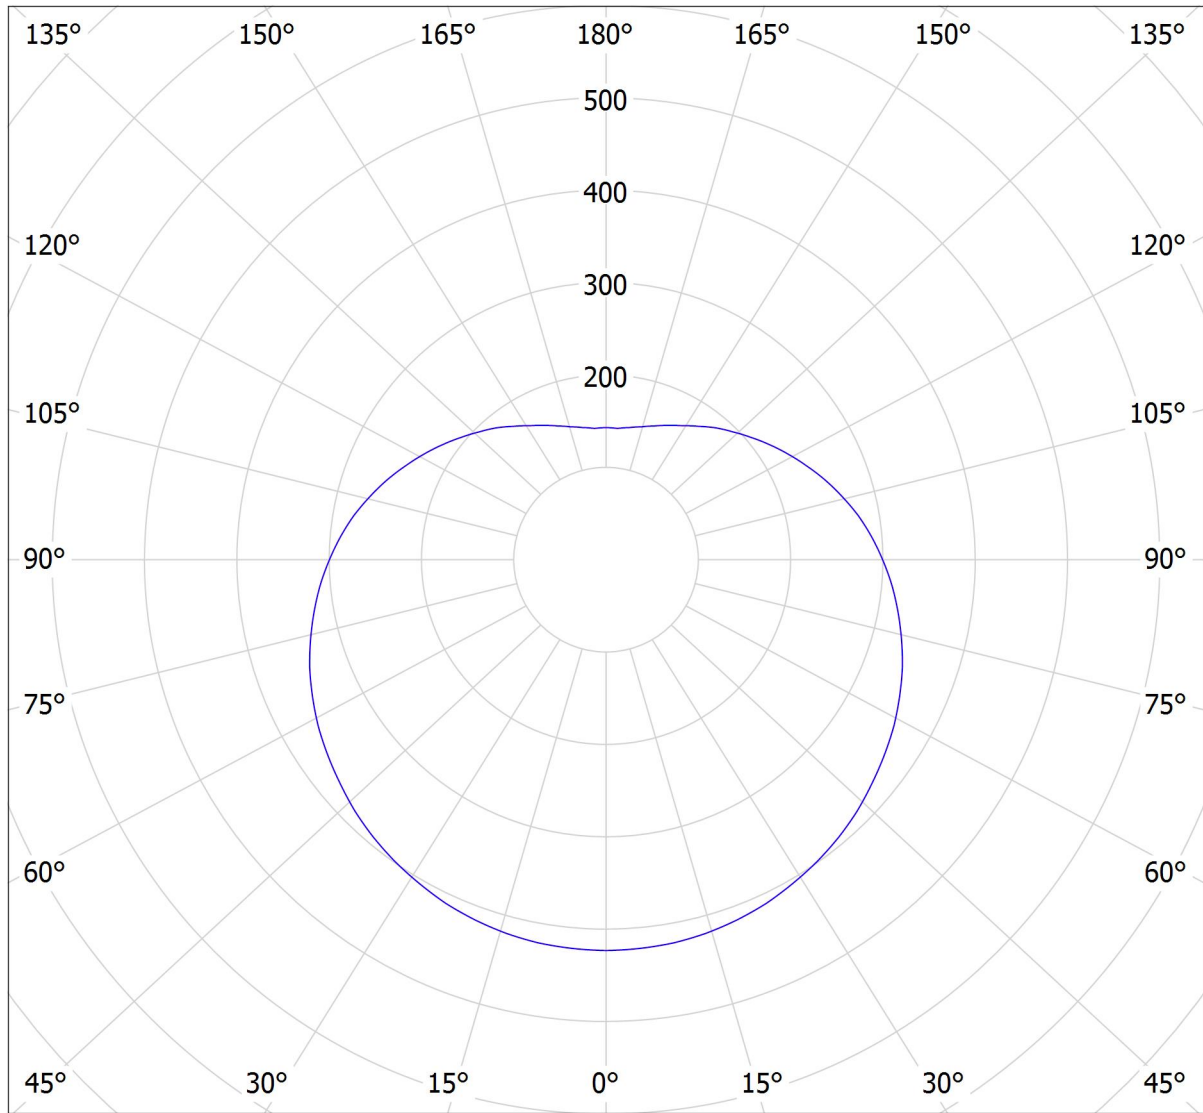

Lucis ZL1.P2.400.X POLARIS ZL LED / LDC (Polar)

Luminaire: Lucis ZL1.P2.400.X POLARIS ZL LED
Lamps: 1 x LED G6

cd

— C0 - C180

— C90 - C270

3686 lm