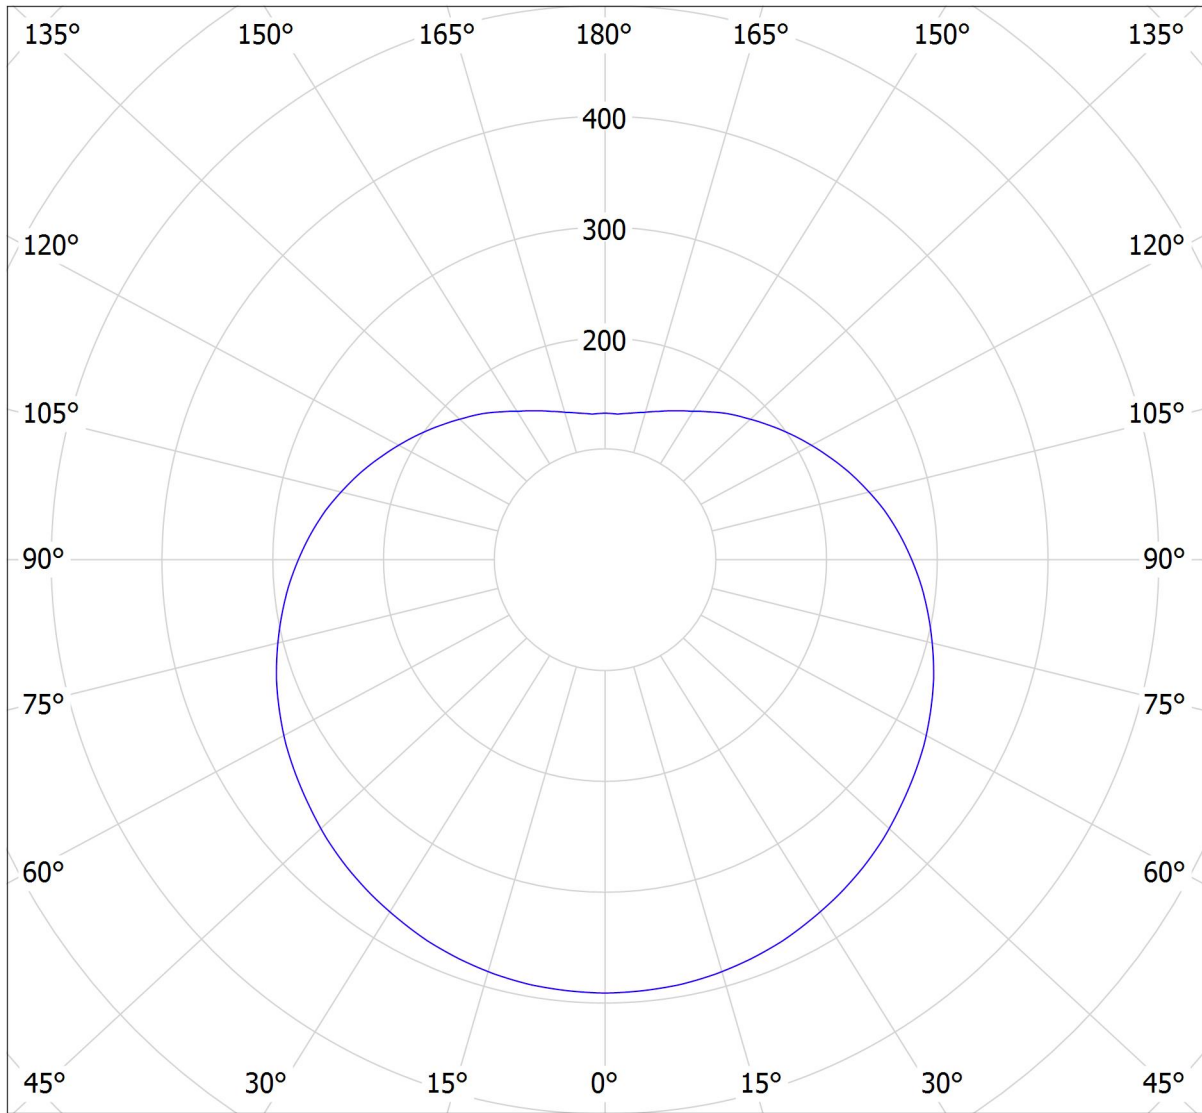

Lucis ZL1.P1.400.X POLARIS ZL LED / LDC (Polar)

Luminaire: Lucis ZL1.P1.400.X POLARIS ZL LED
Lamps: 1 x LED G6

cd
— C0 - C180 — C90 - C270

3406 lm