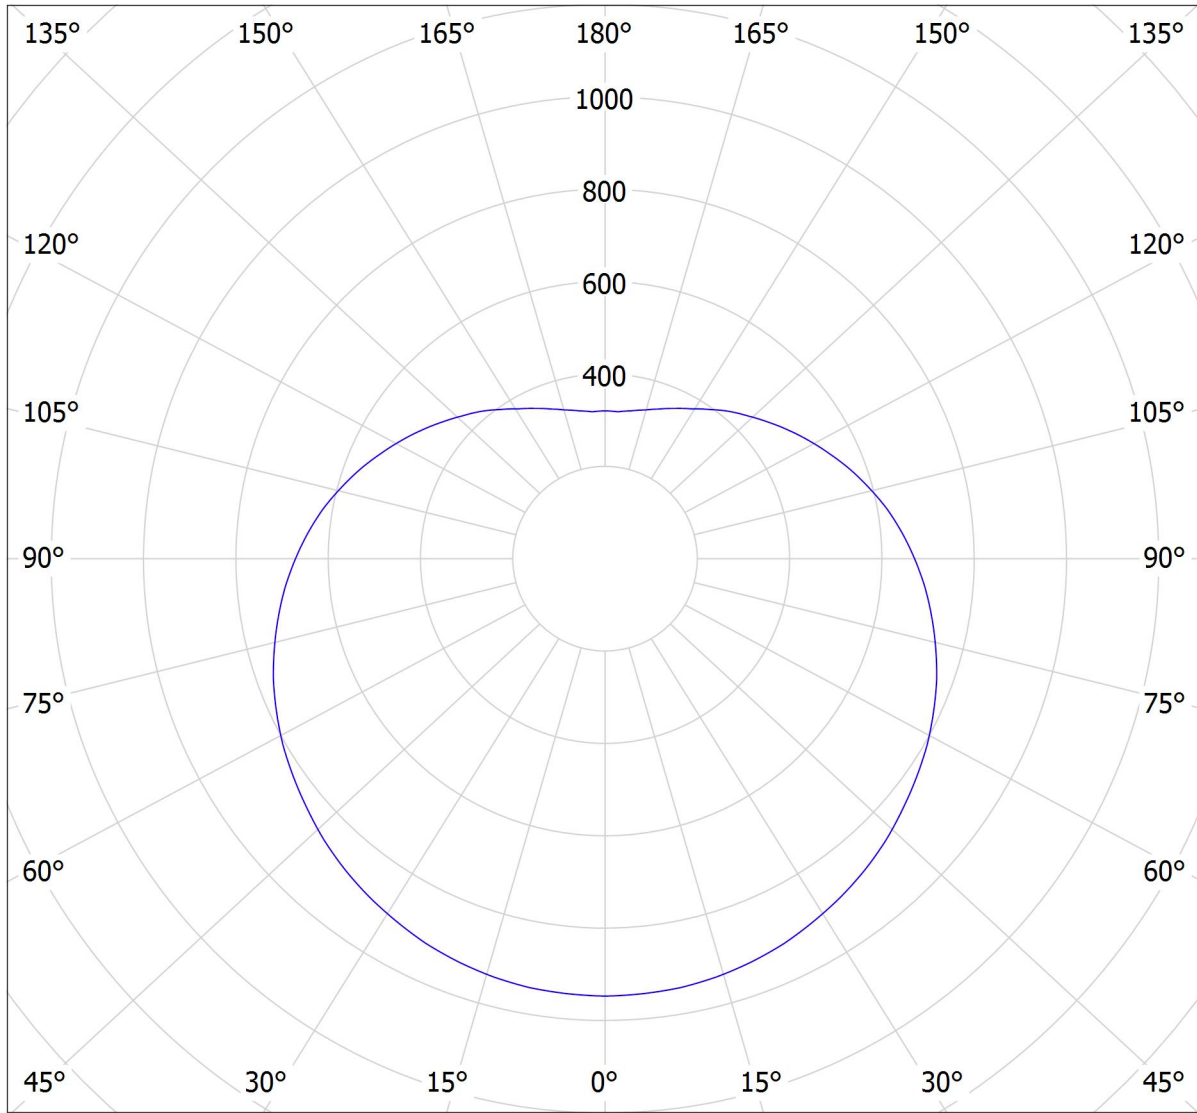

Lucis ZT.P4.600.X POLARIS ZT LED / LDC (Polar)

Luminaire: Lucis ZT.P4.600.X POLARIS ZT LED

Lamps: 1 x LED G6

cd

8250 lm

— C0 - C180 — C90 - C270