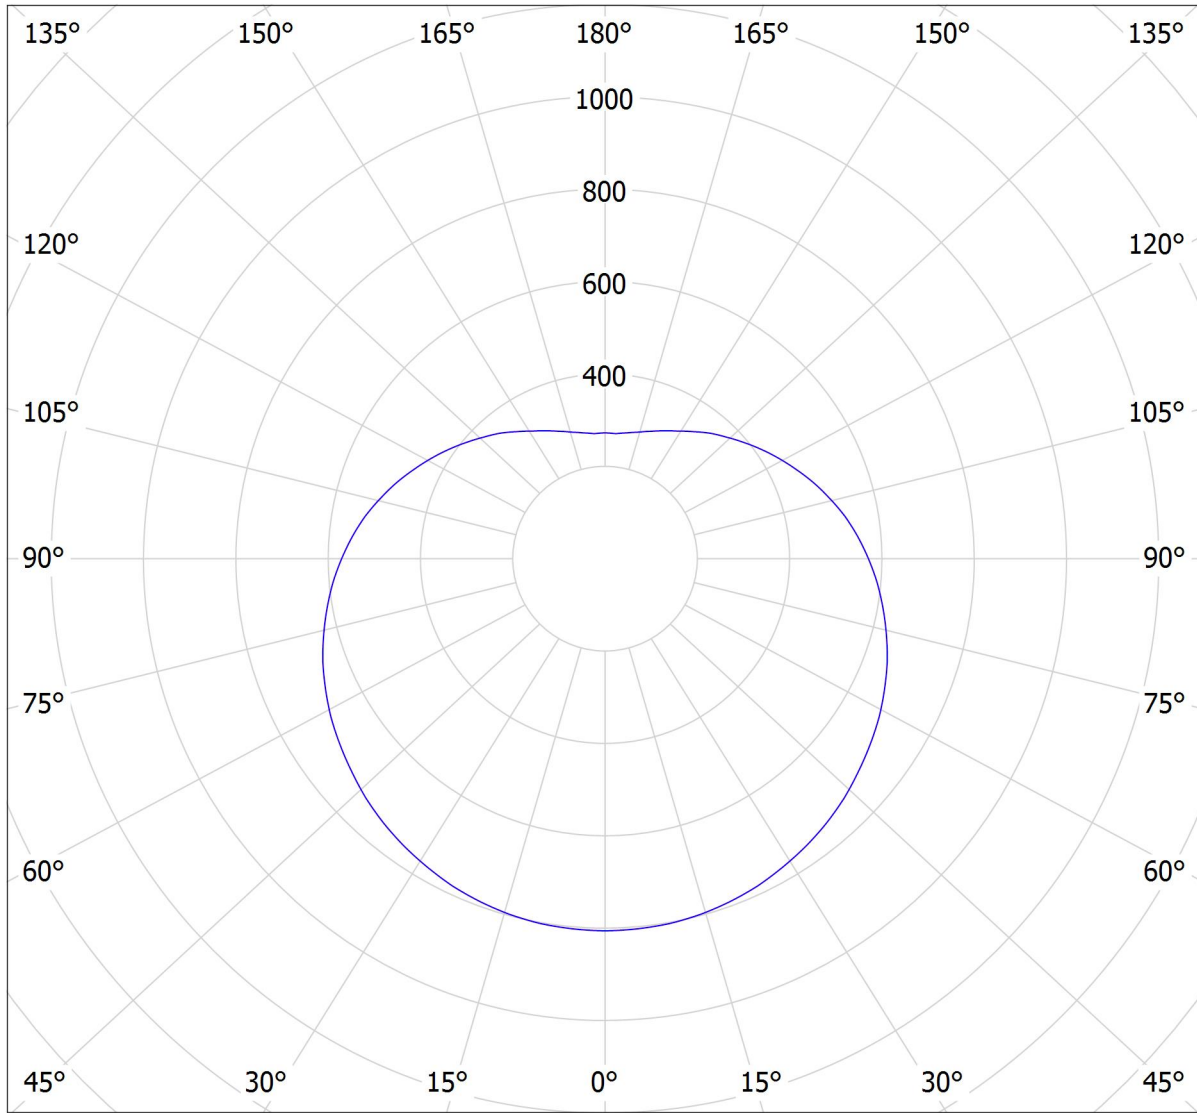

# Lucis ZT.P2.600.X POLARIS ZT LED / LDC (Polar)

Luminaire: Lucis ZT.P2.600.X POLARIS ZT LED

Lamps: 1 x LED G6

cd

7020 lm

— C0 - C180    — C90 - C270