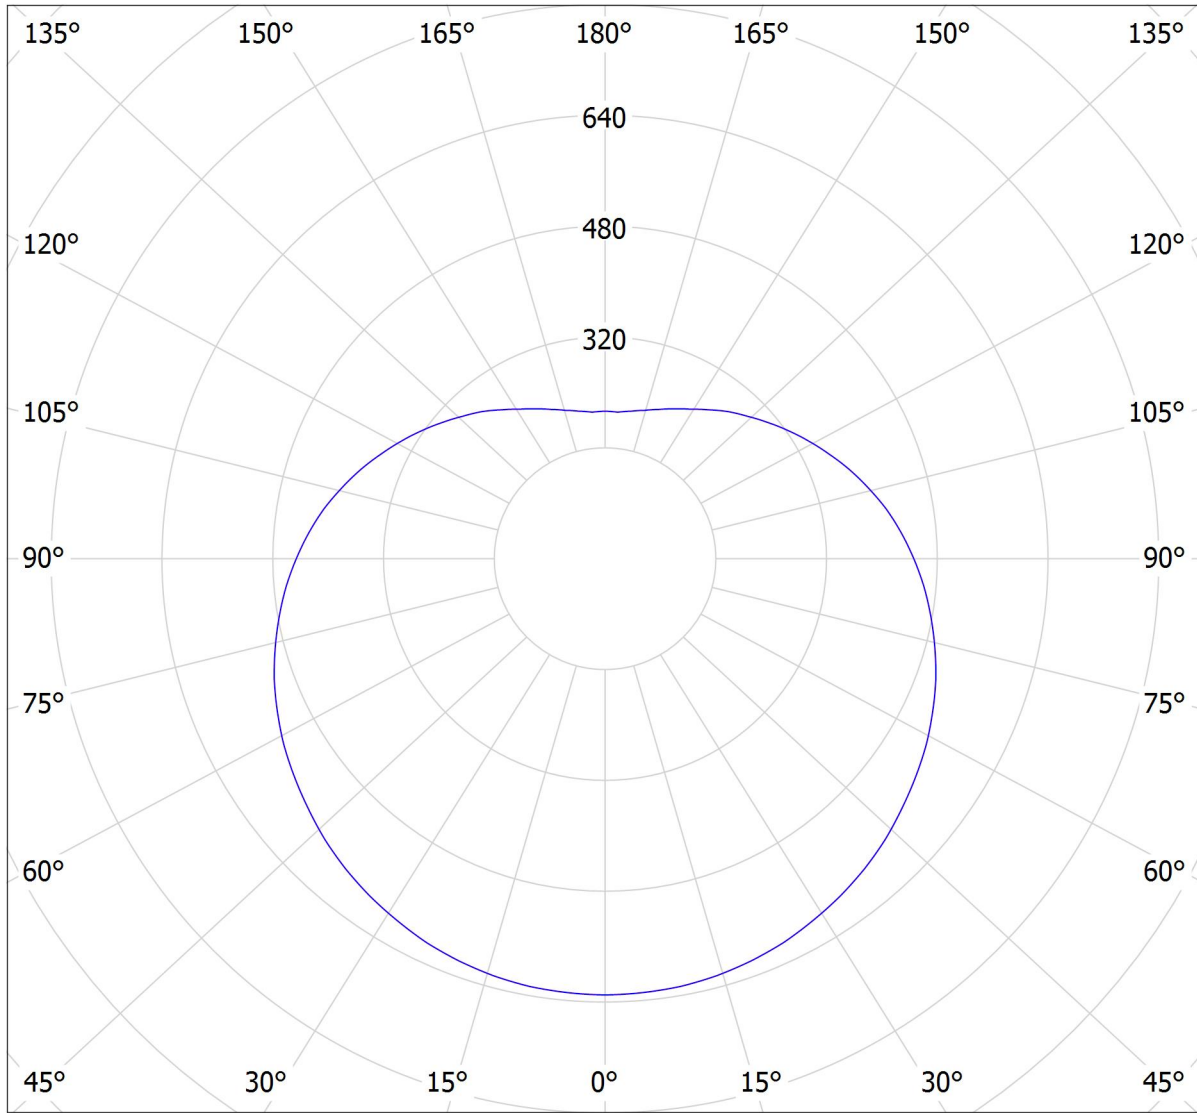

Lucis ZT.P2.500.X POLARIS ZT LED / LDC (Polar)

Luminaire: Lucis ZT.P2.500.X POLARIS ZT LED

Lamps: 1 x LED G6

cd

5486 lm

— C0 - C180 — C90 - C270