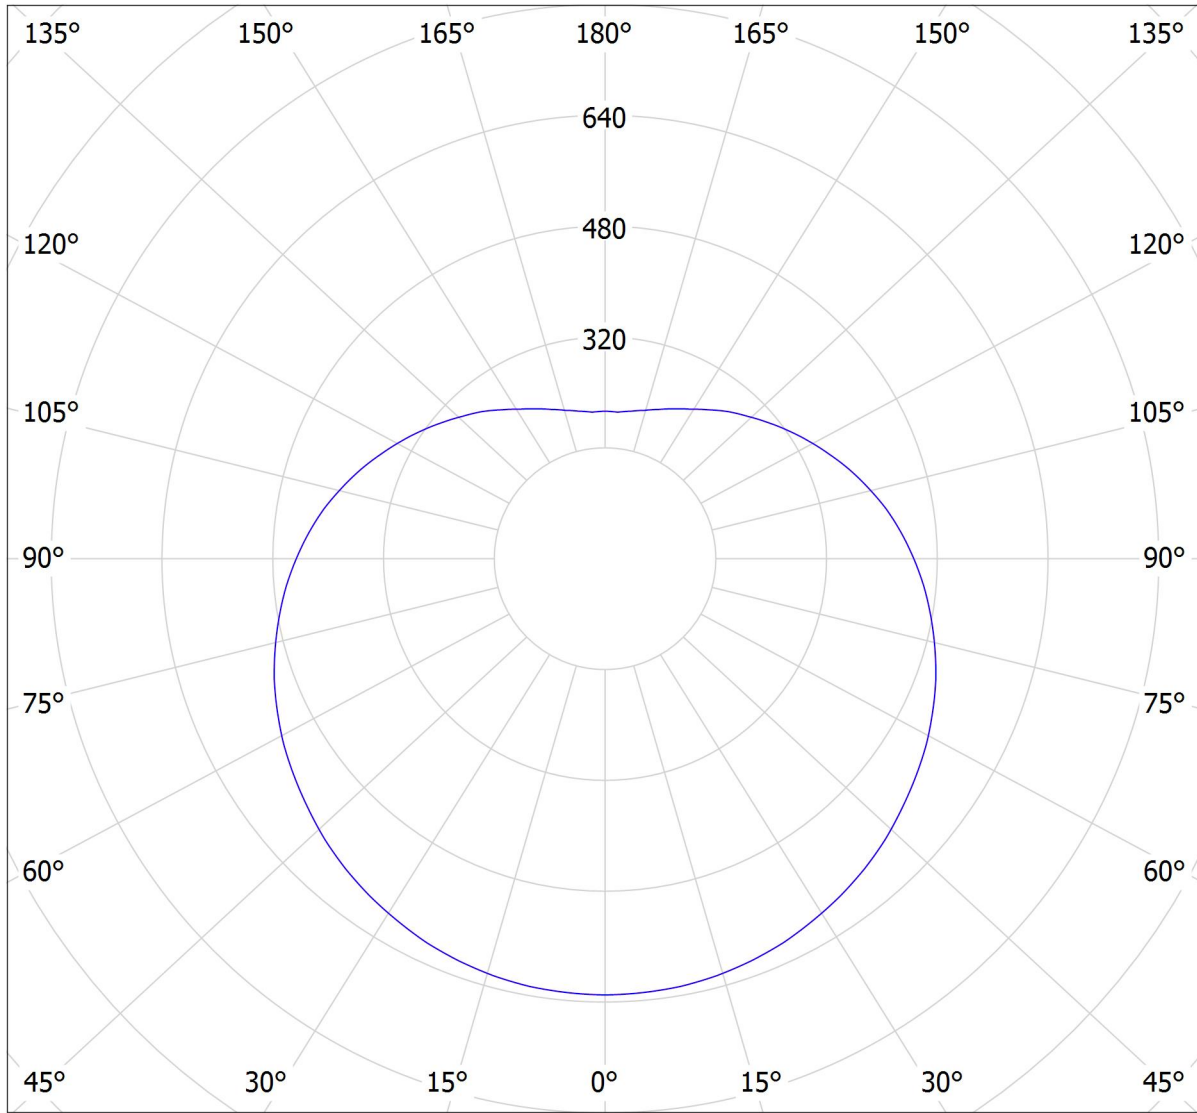

# Lucis ZT.P4.400.X POLARIS ZT LED / LDC (Polar)

Luminaire: Lucis ZT.P4.400.X POLARIS ZT LED

Lamps: 1 x LED G6

cd

5486 lm

— C0 - C180 — C90 - C270