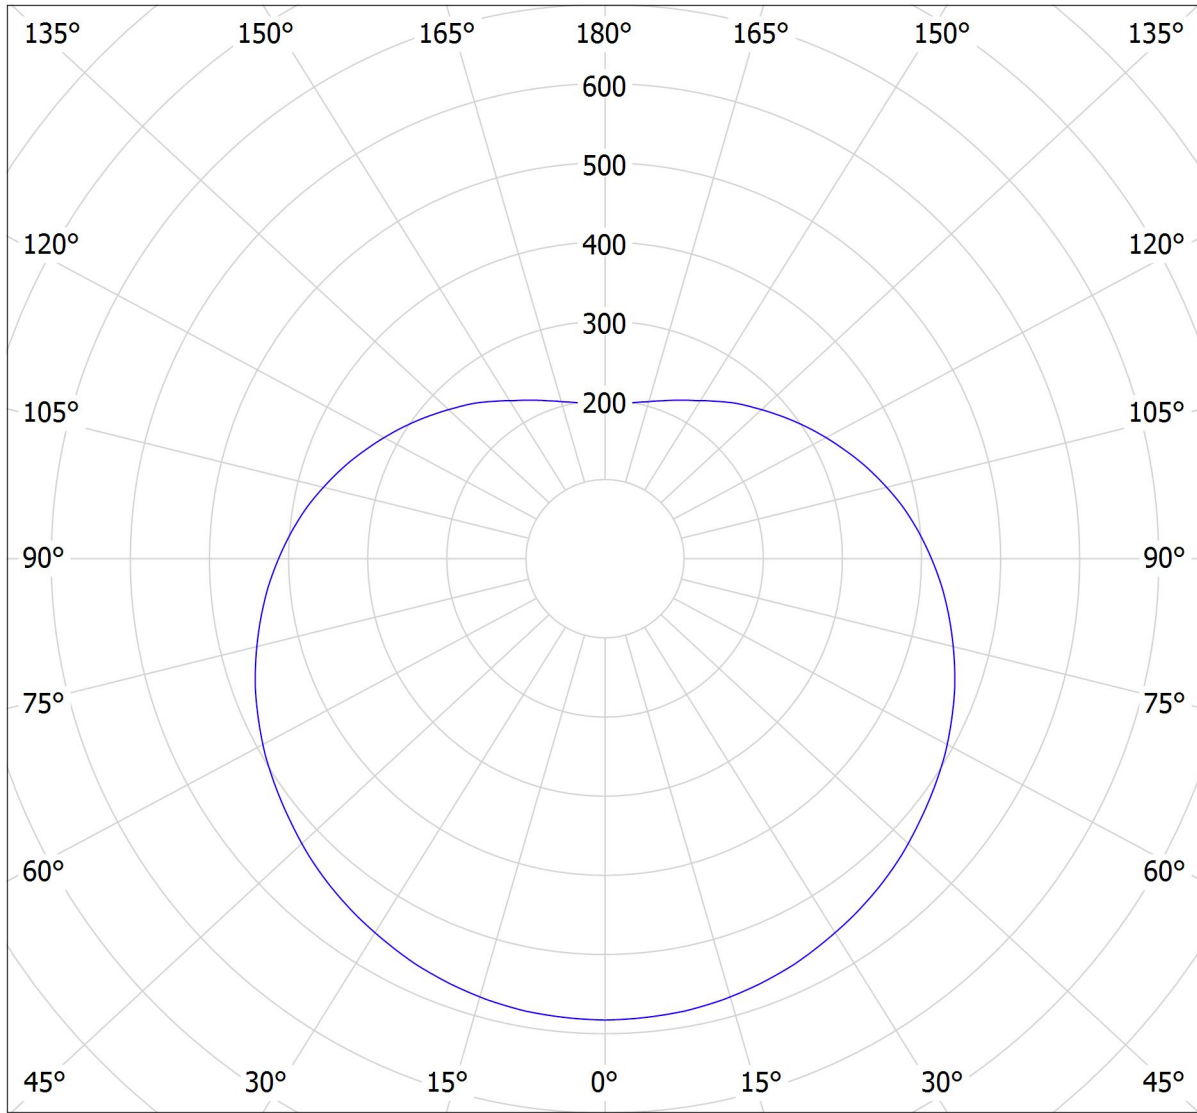

Lucis ZT.P3.400.X POLARIS ZT LED / LDC (Polar)

Luminaire: Lucis ZT.P3.400.X POLARIS ZT LED

Lamps: 1 x LED G6

cd

5076 lm

— C0 - C180 — C90 - C270