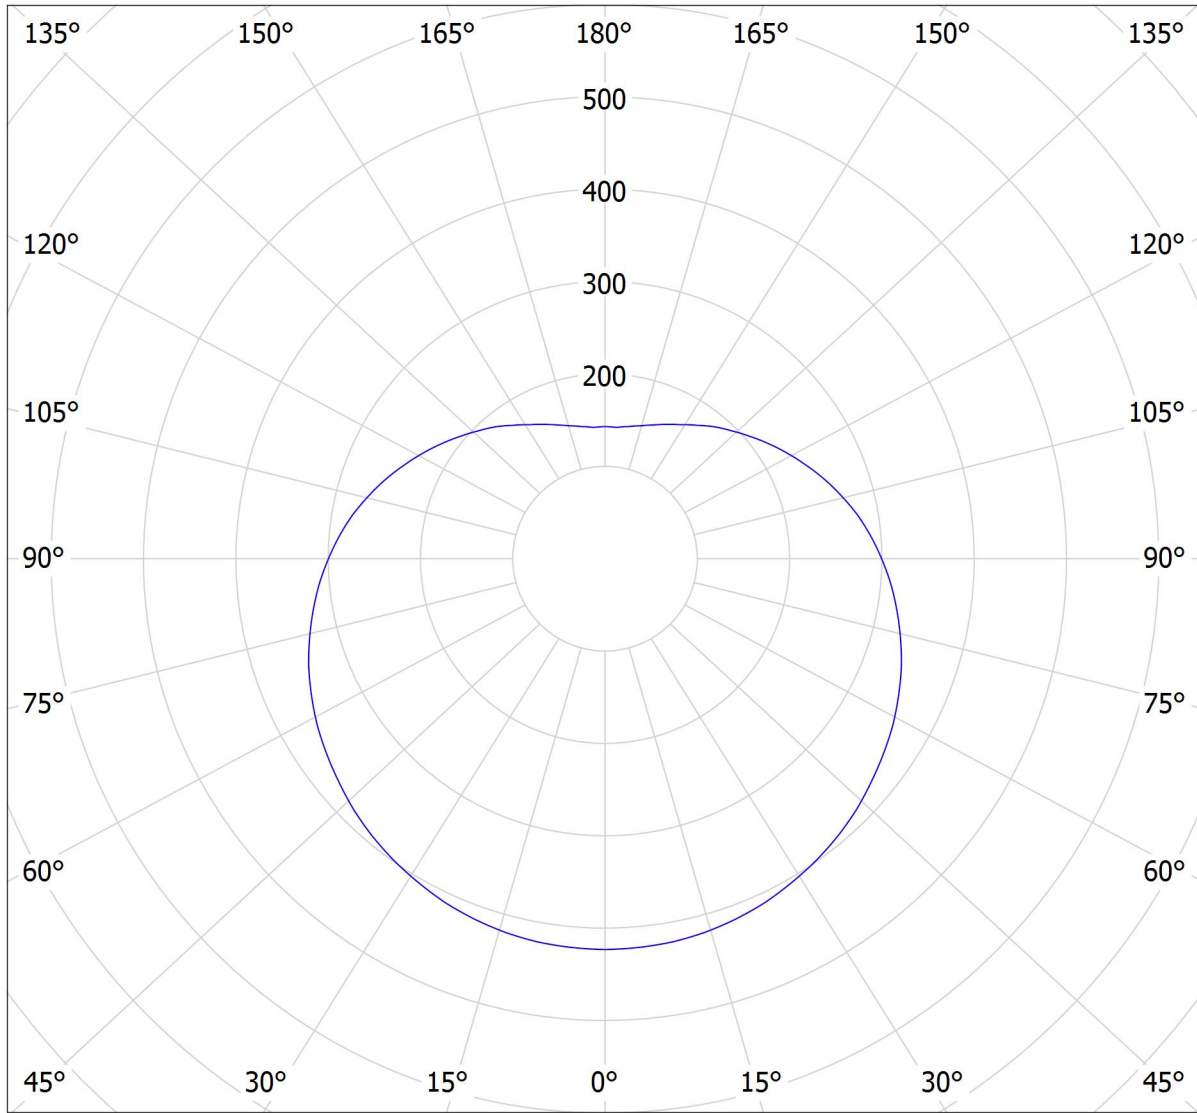

Lucis ZT.P2.400.X POLARIS ZT LED / LDC (Polar)

Luminaire: Lucis ZT.P2.400.X POLARIS ZT LED

Lamps: 1 x LED G6

cd

3686 lm

— C0 - C180 — C90 - C270