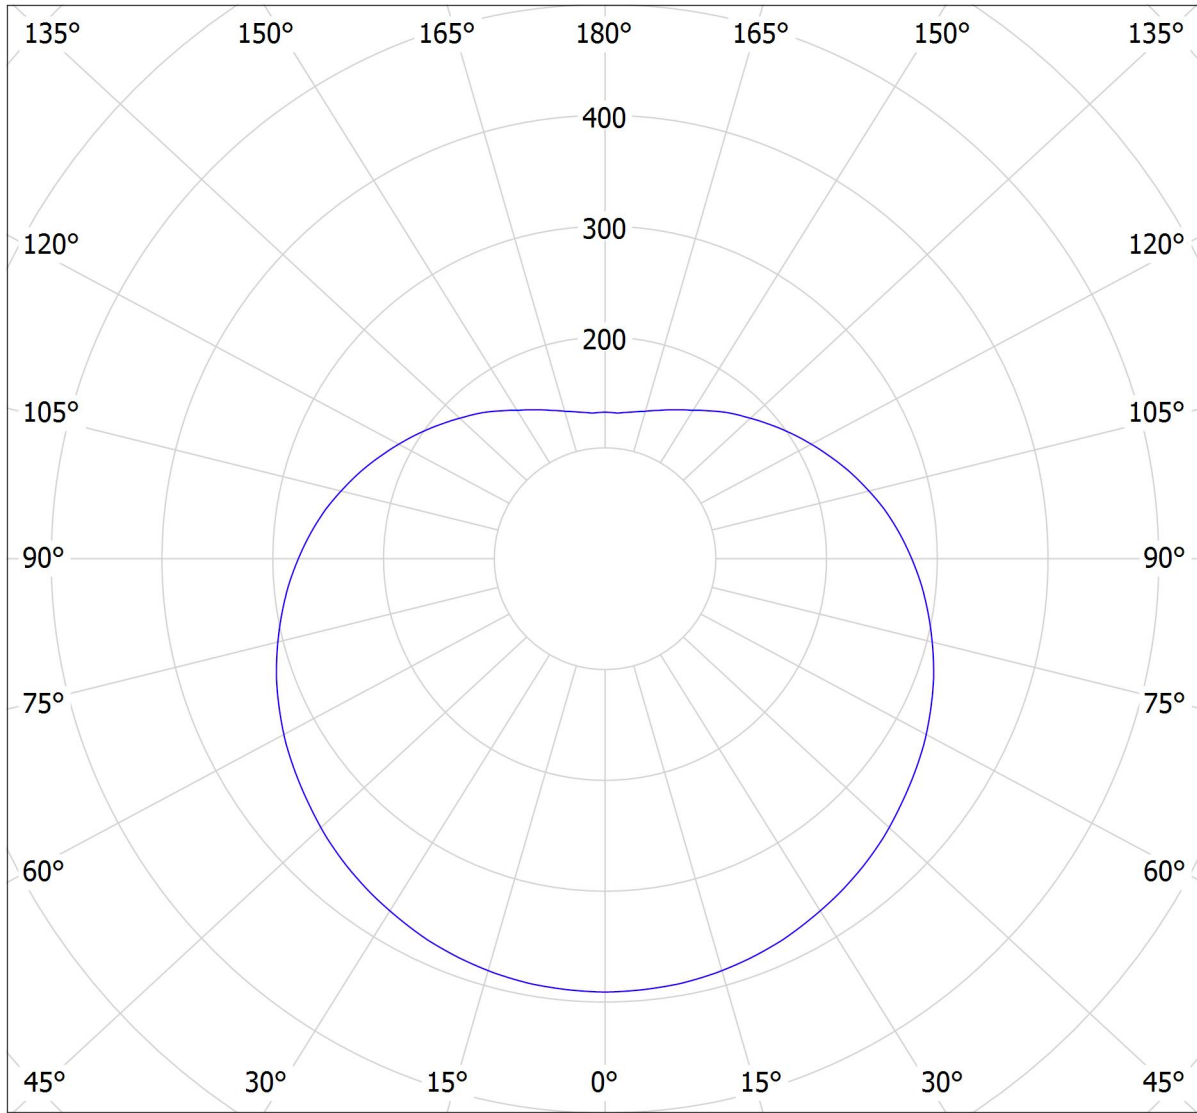

Lucis ZT.P1.400.X POLARIS ZT LED / LDC (Polar)

Luminaire: Lucis ZT.P1.400.X POLARIS ZT LED

Lamps: 1 x LED G6

cd

3406 lm

— C0 - C180 — C90 - C270