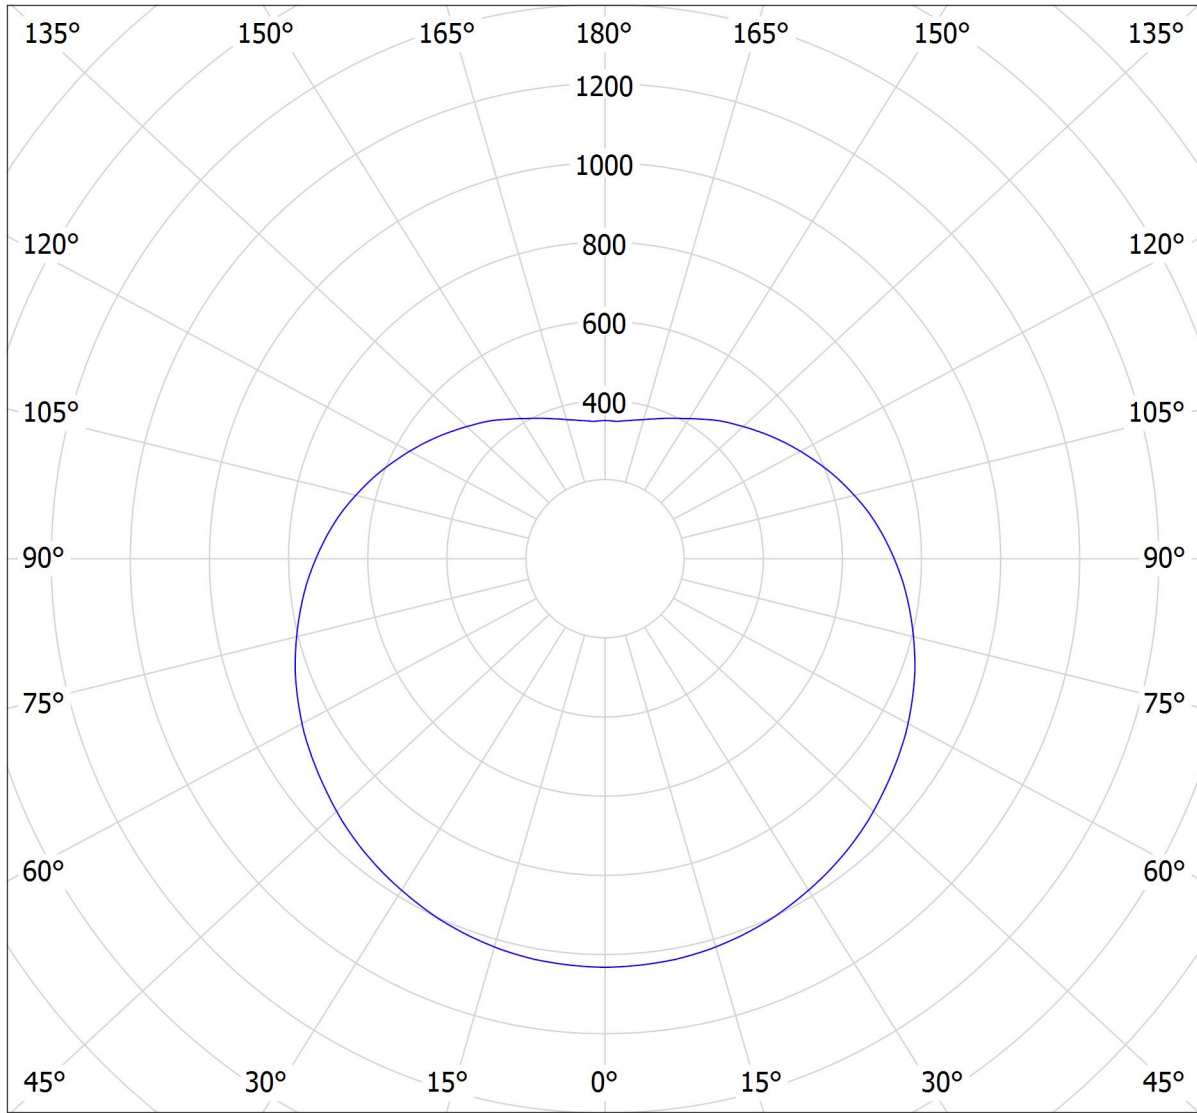

Lucis ZKS.P8.400.X POLARIS ZKS.P LED / LDC (Polar)

Luminaire: Lucis ZKS.P8.400.X POLARIS ZKS.P LED

Lamps: 1 x LED G6

cd

8992 lm

— C0 - C180 — C90 - C270