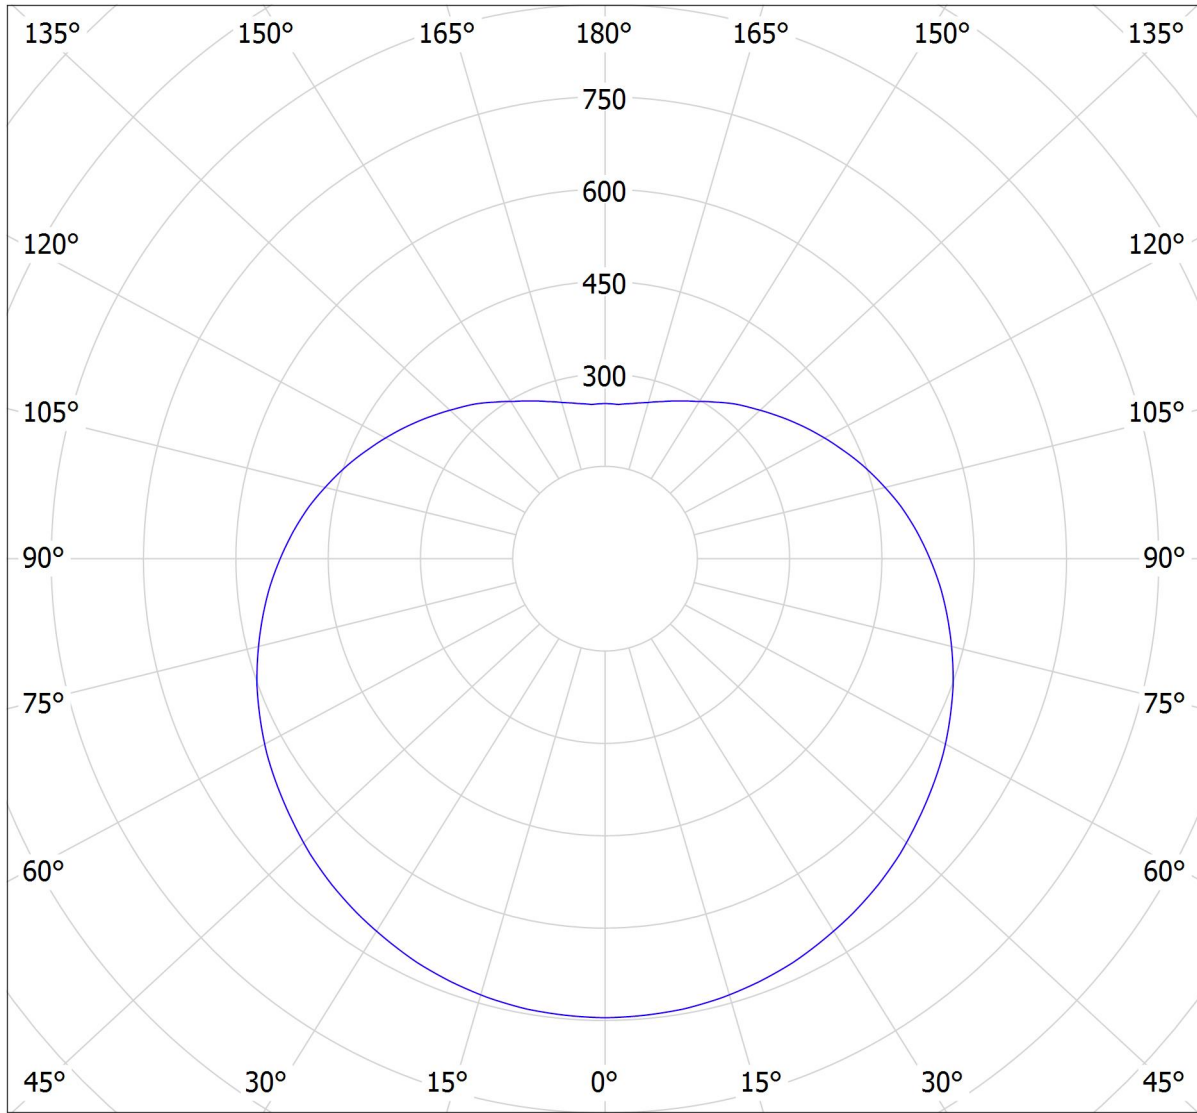

# Lucis ZKS.P5.400.X POLARIS ZKS.P LED / LDC (Polar)

Luminaire: Lucis ZKS.P5.400.X POLARIS ZKS.P LED

Lamps: 1 x LED G6

cd

6494 lm

— C0 - C180 — C90 - C270