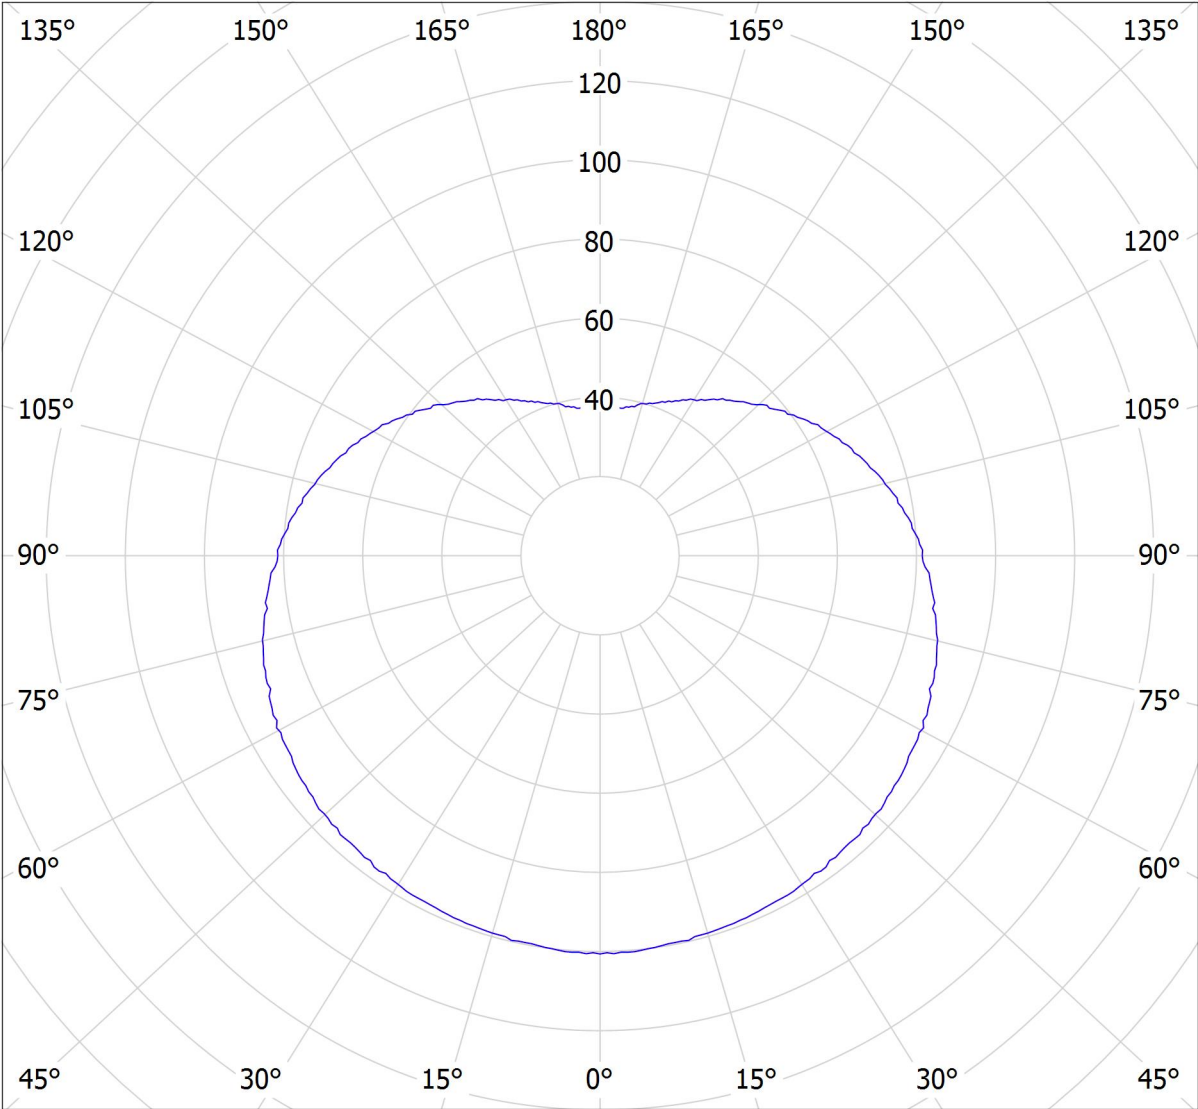

Lucis SR.L2.200.X ALFA LED / LDC (Polar)

Luminaire: Lucis SR.L2.200.X ALFA LED
Lamps: 1 x LED G6

cd
— C0 - C180 — C90 - C270

972 lm