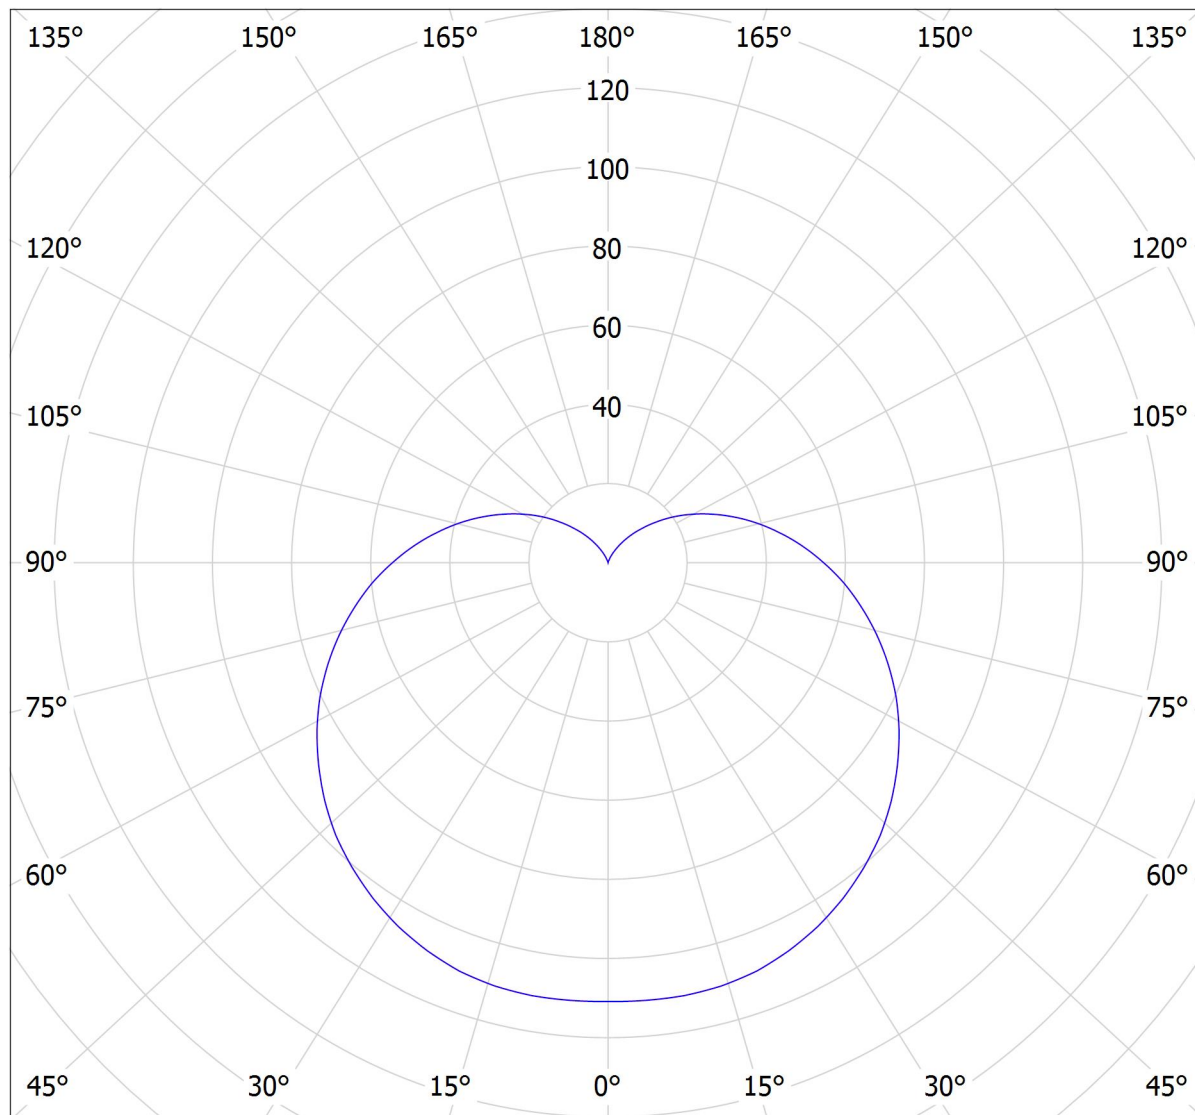

# Lucis SR.L2.S200.X SEMILUNA LED / LDC (Polar)

Luminaire: Lucis SR.L2.S200.X SEMILUNA LED

Lamps: 1 x LED G6

cd

688 lm

— C0 - C180    — C90 - C270